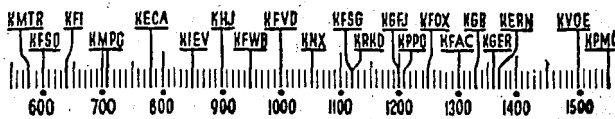

YOUR RADIO Today

[The information contained in the following schedule of radio programs is furnished by the stations broadcasting the programs, and The Times should not be considered responsible for errors in announcements due to failure of stations to advise of daily changes.—Ed.]

CHURCH SERVICES

KMTR—Nat. Message, 8:30 a.m.; Bob Shuler, 8:45 a.m.
KMPC—H.M.S. Richards, 4 p.m.
KRCR—Church, 8:45 a.m.; Catholic Hr., 3 p.m.
KHJ—Lutheran Hour, 1:30 p.m.; Revival Hour, 5 p.m.
KFWB—Church, 8 a.m.; Rescue Mission, 8:30 a.m.; Church, 8 p.m.
KFVD—Spanish, 6 a.m.; Rev. Salas, 8 a.m.; Church of Christ, 8:30 a.m.; Church, 11 a.m.
KNS—West Coast Church, 8: Salt Lake Tabernacle, 9:30 a.m.; Church, 10 a.m.
KFSG—Almee McPherson, 10:30 a.m.; Speaker, 3 p.m.; Evangelistic Service, 7 p.m.; Voice First Nighters, 8:30.
KRKB—Bible School, 7:15 a.m.; Rev. Andrews, 8 a.m.
KPPC—Presbyterian Church, 9 a.m.; Dr. Woelner, 9:30 a.m.; Dr. Freeman, 11 a.m.
KFOX—Visitor, 10:15 a.m.; St. Luke Church, 11 a.m.; Fireside Church, 4:30 p.m.
KGFJ—Evangelical Church, 2:15 p.m.; Temple Baptist Church, 5:30 p.m.
KFAC—Presbyterian Church, 11:30 a.m.; Church, 8 p.m.
KGER—Mission, 7 a.m.; Church, 8 a.m.; Bible Class, 10:30 a.m.; Japanese Church, 8:30 p.m.

Before 9 a.m.

KMTR—Calif. Theater, 6: Swedish Hr., 8: Nat. Message, 8:30; Bob Shuler, 8:45.
KFI—Melody, 8; Youth Music, 8:30.
KMPC—Tunes, 7; Songs, 8; Grote Melody, 8:30.
KECA—News, 8; Neighbor Nell, 8:15; Book Looks, 8:30; Church, 8:45.
KHJ—Comics, 8; Matinee, 8:30; Canary Chorus, 8:45.
KFWB—Country Church, 8; Rescue Mission, 8:30.
KFVD—Spanish Church, 6; Rev. Salas, 8; Church of Christ, 8:30.
KNS—Classics, 7; Monitor News, 7:45; Church, 8; Major Bowes, 8:30.
KRKB—Music, 7; Bible School, 7:15; News, 7:45; Squires, 8.
KFOX—El Despertador, 5; Music, 7:30; Community Prog., 7:45; U. Andrew, 8; Music, 8:30.
KFAC—Times Comics, 7:30; Music, 8.
KGER—Mission, 7; Music, 7:30; Rev. W. E. Dowell, 8; Pacific College, 8:30.
KVOE—Reviewing Stand, 9:15; Choir, 9:30; Canary Chorus, 8:45.
KIEV—Italian-American Hr., 9.

9 to 10 a.m.

KMTR—Calif. Theater, 9.
KFI—D. Casselberry, 9; Meditation, 9:15; "On Your Job," 9:30.
KMPC—Music, 9.
KECA—Music Hall, 9, 1 hr.
KHJ—P. E. Gardner, 9; American Wildlife, 9:30; Songs, 9:45.
KFWB—Musical, 9.
KFVD—Tabernacle, 9; Songs, 9:30; Choir, 9:45.
KNS—Salt Lake Tabernacle, 9:30.
KRKB—Music, 9, 1 hr.
KFOX—Time When, 9; Margit Hegedus, 9:15; Fortunes, 9:30; Frlo, 9:45.
KFAC—Music, 9; Medical, 9:15; Music, 9:30.
KGER—News, 9; March Ahead Time, 9:05; Music, 9:30; Bible Class, 9:45.
KVOE—Quartet, 9; Wildlife, 9:30; Tunes, 9:45.

10 to 11 a.m.