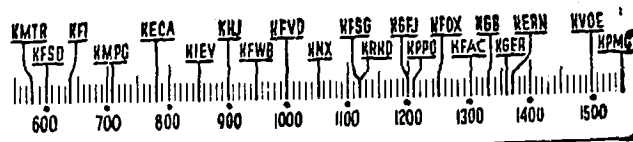

YOUR RADIO Today

The information contained in the following schedule of radio programs is furnished by the stations broadcasting the programs, and The Times should not be considered responsible for errors in announcements due to failure of stations to advise of daily changes.—Ed.]

CHURCH SERVICES

KMTR—Nat. Message, 8:30 a.m.; Bob Shuler, 8:45 a.m.; St. Brendan Church, 12 noon; Floyd Johnson, 2:30.
KMPC—First M.E. Church, 11 a.m.; H.M.S. Richards, 6 p.m.
KECA—Church, 8:45 a.m.; Catholic Hr., 3 p.m.
KHJ—Lutheran Hour, 1:30 p.m.; Rev. Squires, 5 p.m.
KFWB—Church, 8 a.m.; Rescue Mission, 8:30 a.m.; Church, 8 p.m.
KFVD—Spanish, 6 a.m.; Rev. Salas, 8 a.m.; Church of Christ, 8:30 a.m.; Church, 11 a.m.
KXN—West Coast Church, 8; Salt Lake Tabernacle, 9:30 a.m.; Christian Science, 10 a.m.
KFSG—Almae McPherson, 10:30 a.m.; Spueker, 3 p.m.; Evangelistic Service, 7 p.m.; Voice First Nighters, 9:30.
KRND—Bible School, 7:15 a.m.; Rev. Squires, 8 a.m.
KPFC—Presbyterian Church, 9 a.m.; Dr. Woelner, 9:30 a.m.; Dr. Freeman, 11 a.m.
KFOX—Visitor, 10:15 a.m.; St. Luke Church, 11 a.m.; Fireside Church, 4:30 p.m.
KGFJ—Evangelical Church, 2:15 p.m.; Temple Baptist Church, 5:30 p.m.
KFAC—Hollywood Country Church, 8 a.m.; Sunday School, 8:45 a.m.; Presbyterian Church, 11:30; Church, 8 p.m.
KGER—Mission, 7 a.m.; Church, 8 a.m.; Bible Class, 10:30; Japanese Church, 8:30 p.m.

Before 9 a.m.

KMTR—Calif. Theater, 6; Swedish Hr., 8; Nat. Message, 8:30; Bob Shuler, 8:45.
KFI—Melody, 8; Music, 8:30.
KMPC—Symphony, 7; John Brown, 8; Music, 8:30.
KECA—News, 8; Neighbor Nell, 8:15; Books, 8:30; Church, 8:45.
KHJ—Comics, 8; Voice Prophecy, 8:30; Canary Chorus, 8:45.
KFWB—Country Church, 8; Rescue Mission, 8:30.
KFVD—Spanish Church, 6; Rev. Salas, 8; Church of Christ, 8:30.
KXN—Classics, 7; Monitor News, 7:45; Church, 8; Major Bowes, 8:30.
KRND—Music, 7; Bible School, 7:15; News, 7:45; Rev. Squires, 8.
KFSG—E. Despertador, 8; Music, 7:30; Community Prog., 7:45; U. Andrew, 8; Music, 8:30.
KFAC—Times Comics, 7:30; Music, 8.
KGER—Mission, 7; Music, 7:30; Church, 8; Pacific College, 8:30.
KVOE—Reviewing Stand, 8:15; Choir, 8:30; Canary Chorus, 8:45.
KIEV—Italian-American Hr., 9.

9 to 10 a.m.

KMTR—Calif. Theater, 9.
KFI—Dr. Casselberry, 9; Music, 9:15; "On Your Job," 9:30.
KMPC—Music, 9.
KECA—Music Hall, 9, 1 hr.
KHJ—P. E. Gardner, 9; American Wildlife, 9:30; Food for Thought, 9:45.
KFWB—Musical, 9.
KFVD—Tabernacle, 9; Songs, 9:30; Choir, 9:45.
KXN—Salt Lake Tabernacle, 9:30.
KRND—Music, 9, 1 hr.
KFSG—Time When, 9; Margit Hegedus, 9:15; Fortunes, 9:30; Trio, 9:45.
KFAC—Music, 9; Medical, 9:15; Music, 9:30.
KGER—News, 9; March Ahead Time, 9:05; Music, 9:30; Bible Class, 9:45.
KVOE—Quartet, 9; Wildlife, 9:30; Tunes, 9:45.

10 to 11 a.m.