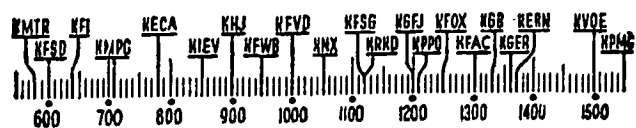

YOUR Radio TODAY

[The information contained in the following schedule is furnished by the stations broadcasting the programs.]

Before 8 a.m.

KMTN—Calif. Theater. 6.
KFI—Melody. 6:45; Almanac. 7; Singing Salesman. 7:30.
KMPC—“Roll Out.” 6; “Petticoat Review.” 7.
KECA—Musical Clock. 6:30; News. 7:30; Music Clock. 7:45.
KHJ—Rise & Shine. 6; News. 7; Rise, Shine. 7:15.
KFWB—Stu. Wilson. 6; Sunrise Serenade. 7.
KFVD—Spanish. 6; World on Air. 7; Jubilee. 7:15.
KXN—Sunrise Salute. 6; News. 7:30; Music. 7:45.
KRRD—Doug Douglas. 6; Doug Douglas. 6:45; News. 7:45.
KGFJ—Concert. 6; Stocks. 7; Ross Haywood. 7:15; Sports. 7:30; Uptowners. 7:45.
KFOX—El Despertador. 6; News. 7:30; Musical. 7:40.
KFAC—Serenade. 6; Pastor Reynolds. 7; Music. 7:30.
KGER—Farm. 6:05; Melodies. 6:30; Aubrey Lee. 7:15.
KVOE—Yawn Patrol. 7; News. 7:45.