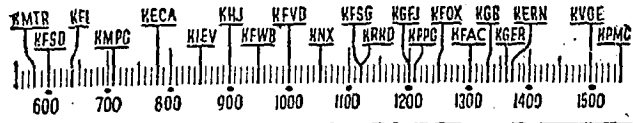

YOUR Radio TODAY

[The information contained in the following schedule is furnished by the stations broadcasting the programs.]

Before 8 a.m.

KMTR—Callf. Theater. 5.
 KFI—Gotta Get Up. 7: News. 7:15; Singin' Salesman. 7:30; Tunes. 7:45.
 KMPC—"Get Going." 6:45; Volney James. 7:1 hr.
 KECA—Musical Clock. 6:30; News. 7:30; Music. 7:45.
 KHJ—Rise & Shine. 6.
 KFVB—Stu. Wilson. 6.
 KFVD—Spanish. 6; Jubilee. 7:15.
 KRX—Sunrise Salute. 6:15; News. 7:30; Talk. 7:45.
 KRKD—Doug Douglas. 6; Doug Douglas. 6:45; News. 7:45.
 KFOX—El Despertador. 5; News. 7:30; Missionary. 7:45.
 KFAC—Symphonies. 6; Pastor Reynolds. 7; News. 7:45.
 KGER—Farm. 6:05; Maurice Johnson. 6:30; Aubrey Lee. 6:45.
 KVOE—Yawn Patrol. 7:15; News. 7:45.