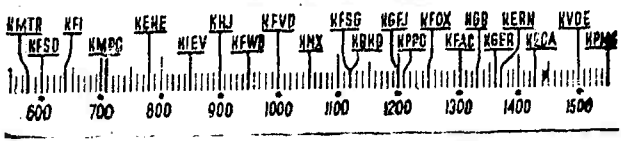

YOUR Radio TODAY

[The information contained in the following schedule is furnished by the stations broadcasting the programs.]

Before 8 a.m.

KMTR—Calif. Theater, 5.
KFI—“Gotta Get Up,” 7; News, 7:15;
On Job, 7:30; Wife Savers, 7:45.
KMPG—Get Going, 6:45; Volney James,
7:1 hr.
KEHE—Musical Clock, 6 to 8.
KHJ—Rise, Shine, 6; News, 7:45.
KFVD—Stu Wilson, 6, 2 hrs.
KHJ—Spanish, 6; Jubilee, 7:15.
KXX—Salute, 6; Happened in Holly-
wood, 7; News, 7:30; Talk, 7:45.
KRRD—Doug Douglas, 6; Doug Dou-
glas, 6:45; News, 7:45.
KGEJ—Concert, 6; News, 7; Choral,
7:15; Sports, 7:30; Rhythm, 7:45.
KHJ—El Despertador, 6; News, 7:30;
Musical, 7:40.
KFAC—Religion, 6; Pastor Reynolds, 7;
Music, 7:30; News, 7:45.
KGER—Farm, 6:05; Musical Interlude,
6:20; Maurice Johnson, 6:30; Aubrey
Lee, 7:15.
KVEA—Ensemble, 7; Financial, 7:30;
News, 7:45.
KVOE—Yawn Patrol, 7; News, 7:45.

8 to 9 a.m.

KMTR—Theater, 8; Music, 8:30.
KFI—Koussell, 8; O’Neills, 8:15;
Optometrist, 8:30; News, 8:45.
KMPG—News, 8; Unity Word, 8:30.
KEHE—Hour Headlines, 8; Music, 8:30.
KHJ—Sons Pioneers, 8; Haven of Rest,
8:15; Trio, 8:45.
KFVB—Church, 8; Voice Friendship,
8:30.
KFVD—Jubilee (cont.), Medical, 8:45.
KXX—Nancy Dixon, 8; “When Girl
Marries,” 8:15; Helen Trent, 8:30;
Gal Sunday, 8:45.
KRRD—Goodwill Chapel, 8; Employ-
ment, 8:30.
KFOK—Talk, 8; Health, 8:15; Music,
8:30.
KHJ—Varieties, 8; House McGregor,
8:30.
KGER—Rufus Goolus, 8; Mizpah, 8:15;
Music, 8:45.
KVEA—ECHO, 8; Farm, Home, 8:30.
KVOE—Sons Pioneers, 8; Rest Haven,
8:15; Trio, 8:45.

9 to 10 a.m.

KMTR—Music, 9; Hillbillies, 9:15.
KFI—Bridge Club, 9; Virginia Lane,
9:30; Dr. Kate, 9:45.
KMPG—John Brown, 9; Organ, 9:30.
KEHE—Early Edition, 9; Medical, 9:15;
Tempo, 9:30; Pauline Holden, 9:45.
KHJ—Jean Abbey, 9; Garden Club, 9:15;
Montana Meechy, 9:30; T. C. Sawyer,
9:45.
KFVB—Music, 9.
KFVD—Music, 9; News, 9:15; Medical,
9:30; Music, 9:45.
KXX—Gokberge, 9; Life Can Be Beau-
tiful, 9:15; Road of Life, 9:30; Julia
Blake, 9:45.
KRRD—Records, 9; Govt. Weather Bu-
reau, 9:30; Records, 9:40.
KFOK—John Brown, 9; Music, 9:30;
News, 9:45.
KHJ—Imitations, 9; Medical, 9:15;
Women in News, 9:30; Time, 9:45.
KVEA—Agriculture, 9:15; Peabody
Takes Charge, 9:30; Charlotte, 9:45.
KVOE—Hoagland Orch., 9; Monitor
News, 9:30; Alvino Rey, 9:45.

10 to 11 a.m.