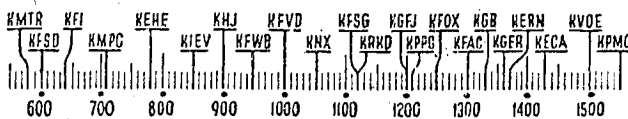

YOUR RADIO Today

[The information contained in the following schedule of radio programs is furnished by the stations broadcasting the programs, and The Times should not be considered responsible for errors in announcements due to failure of stations to advise of daily changes.—Ed.]

Before 8 a.m.

KMTR—Calif. Theater, 5—3 1/4 hours.
KFI—"Gotta Get Up," 7: News, 7:15; Fran Allison, 7:30; Eliz. Earl, 7:45.
KMPC—"Get Going," 6:45; Volney James, 7:1 hr.
KEHE—Musical Clock, 6 to 8.
KHJ—Rise & Shine, 6: News, 7:45.
KFWB—Stu. Wilson, 6 to 8.
KFVD—Spanish, 6: Jubilee, 7:15.
KNX—Sunrise Salute, 6; Happened in Hollywood, 7; Talk, 7:15.
KRKD—Doug Douglas, 6; Music, 6:15; News, 6:30; Doug Douglas, 6:45; News, 7:45.
KGEJ—Concert, 6; News, 7; Sports, 7:30.
KFOJ—El Despertador, 6: News, 7:30; Musical, 7:40.
KFAC—Religion, 6; Pastor Reynolds' Fixed Forest, 7:30.
KGER—Eggin, 6:05; Bugle Boys, 6:30; News, 7; Aubree Lee, 7:15.
KFOA—Ensemble, 7; Financial, 7:30; News, 7:45.
KVOE—Yawn Patrol, 7; News, 7:45.

8 to 9 a.m.

KMTR—Theater, 8; Saddle Pals, 8:30
KFI—Carters Extra St., 8; O'Neills, 8:15; Fed. Housing, 8:30; News, 8:45.
KMPC—Sleepwalkers Club, 8; Unity Word, 8:30.
KEHE—Hour Headlines, 8; Early Edition, 8:15; Saddle Pals, 8:30; Music, 8:45.
KHJ—Sons Pioneers, 8; Haven Rest, 8:15; Mirandy, 8:45.
KFWB—Church, 8; Rodeo, 8:30.
KFVD—Jubilee (cont.), Dr. Reynolds, 8:15.
KNX—Nancy Dixon, 8; Nancy James, 8:15; Romance Helen Trent, 8:30; Cal Sunday, 8:45.
KRKD—Goodwill Chapel, 8; Employment, 8:30; News, 8:15; Revue, 8:30.
KFOJ—Music, 8; Health, 8:15.
KFAC—Music, 8; House McGregor, 8:30; Music, 8:45.
KGER—News, 8; Rufus, 8:05; Mizpah, 8:15; Music, 8:45.
KFOA—Church, 8; Farm, Home, 8:30.
KVOE—Sons Pioneers, 8; Haven Rest, 8:15; Trio, 8:45.

9 to 10 a.m.

KMTR—Religious, 9; Treasure Trails, 9:15; Indian Trails, 9:30; Saddle Pals, 9:45.
KFI—Ensemble, 9; Walker Kitchen, 9:15; Virginia Lane, 9:30; Dr. Kate, 9:45.
KHJ—News, 9; Organ, 9:30.
KEHE—Swing, 9; Medical, 9:15; Temp., 9:30.
KHJ—Carolyn Price, 9; Happy Gang, 9:15; Katz on Keys, 9:30; Voice Experience, 9:45.
KFWB—Kitty Keene, 9:15; Journal of Living, 9:30.
KFOJ—Music, 9; News, 9:15; Medical, 9:30; Parade, 9:45.
KNX—Goldbergs, 9; "Life Can Be Beautiful," 9:15; Road of Life, 9:30; Heart Julia Blake, 9:45.
KRKD—Records, 9; U.S. Weather, 9:30; Johnny Marvin, 9:45.
KGEJ—News, 9; Marimba, 9:15; King's Church, 9:30; Vocal, 9:45.
KFOA—Huntington Pk., 9; Talk, 9:15; Music, 9:30; News, 9:45.
KFAC—Meditations, 9; Medical, 9:15; Music, 9:30; Women in News, 9:45.
KGER—News, 9; Old Paths, 9:15; Music, 9:45.
KFOA—Agriculture, 9:15; Peabody Takes Charge, 9:30; Baritone, 9:45.
KVOE—Carolyn Price, 9; Happy Gang, 9:15; Monitor News, 9:30; Talk, 9:45.

10 to 11 a.m.