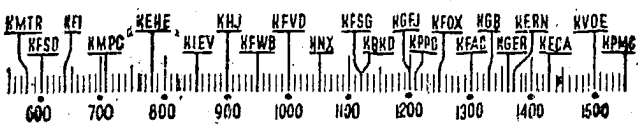

YOUR Radio TODAY

[The information contained in the following schedule is furnished by the stations broadcasting the programs.]

Before 8 a.m.

KMTR—Cath. Theater. 5-3 1/2 hour.
KFI—"Gotta Get Up." 7: News. 7:11.
From Allison. 7:30; Ellz. Earl. 7:41.
KMPC—"Get Going." 6:45; Volney James. 7:1 hr.
KEHE—Musical Clock. 6 to 8.
KHJ—Rise & Shine. 6: News. 7:45.
KFWD—Stu. Wilson. 6 to 8.
KFSG—Spanish. 6; Jubilee. 7:15.
KGFJ—Sunrise Salute. 6; Happened in Hollywood. 7; Talk. 7:45.
KRFJ—Doug Douglas. 6; Music. 6:11; News. 6:30; Doug Douglas. 6:45; News. 7:45.
KGFJ—Concert. 6: News. 7: Sports. 7:30.
KFOJ—El Desperador. 5: News. 7:30 Musical. 7:50; Prof. Davis. 7:45.
KFAC—Religion. 6; Pastor Reynolds. 7; Fred Forrest. 7:30.
KGER—Farm. 6:05; Bugle Boys. 6:30 News. 7; Aubrey Lee. 7:15.
KCEA—Ensemble. 7; Church. 8 Hr. 7:15; Financial. 7:30; News. 7:45.
KVOE—Yawn Patrol. 7; News. 7:45.

8 to 9 a.m.

KMTR—Theater. 8: Music. 8:30.
KFI—Carters Elm St. 8; O'Neills. 8:15 Fed. Housing. 8:30; News. 8:45.
KMPC—Sweepwalkers Club. 8; Unity Word. 8:30.
KGFJ—Hour Headlines. 8; Early Edition. 8:15; Music Mirrors. 8:30.
KHJ—Klug. Queen at Congress. 8; Paul Pioneers. 8:30; Mirandy. 8:45.
KFWD—Church. 8; Melody. 8:30.
KFSG—Jubilee (cont.) Dr. Reynolds. 8:35.
KGFJ—Visit King. Queen. 8; Nancy James. 8:15; Romance Helen Trent. 8:30; Gal Sunday. 8:45.
KRFJ—Goodwill Chapel. 8; Employment. 8:30.
KGFJ—News. 8; Music. 8:15; Revue. 8:30.
KFOJ—Mudny on Sea. 8; Songs. 8:15; Health. 8:30; Ads. 8:45.
KFAC—Music. 8; House McGregor. 8:30; Mildred Lager. 8:45.
KGER—News. 8; Rufus. 8:05; Mizpah. 8:15; Moods. 8:45.
KGFJ—Klug. Queen at Congress. 8; Farm. Home. 8:30.
KVOE—King. Queen. 8; Trio. 8:45.

9 to 10 a.m.

KMTR—Religious. 9; Music. 9:15; Indian Trails. 9:30; Music. 9:45.
KFI—Agnes White. 9; Walker Kitchen. 9:15; Volin. 9:30; Dr. Kate. 9:45.
KMPC—News. 9; Organ. 9:30.
KEHE—Swing. 9; Medical. 9:15; Waltz. 9:30.
KHJ—Carolyn Price. 9; Happy Gang. 9:15; Katy Keys. 9:30; Voice Exchange. 9:45.
KFWD—Kitty Keene. 9:15; Journal of Living. 9:30.
KFSG—Music. 9; News. 9:15; Medical. 9:30; Parade. 9:45.
KGFJ—Goldbergs. 9; "Life Can Be Beautiful." 9:15; Road of Life. 9:30; Heart Julia Blake. 9:45.
KRFJ—Records. 9; U.S. Weather. 9:30; Johnny Marvin. 9:45.
KGER—News. 9; Marimba. 9:15; King's Orch. 9:30; Vocal. 9:45.
KFOJ—Huntington Pl. 9; Talk. 9:15; Music. 9:30; News. 9:45.
KFAC—Meditations. 9; Medical. 9:15; Music. 9:30; Women in News. 9:45.
KGFJ—News. 9; Old Paths. 9:15; Music. 9:45.
KCEA—Agriculture. 9:15; Pea Bles Takes Charge. 9:30; Baritone. 9:45.
KVOE—Carolyn Price. 9; Happy Gang. 9:15; Monitor News. 9:30; Orch. 9:45.

10 to 11 a.m.