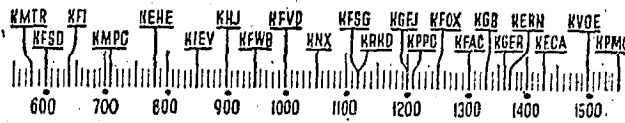

YOUR RADIO Today

The information contained in the following schedule of radio programs is furnished by the stations broadcasting the programs, and The Times should not be considered responsible for errors in announcements due to failure of stations to advise of daily changes.—Ed.]

CHURCH SERVICES

KMTR—Nat. Message, 8:30 a.m.; Bot Shuler, 8:45 a.m.; St. Brendan Church, 12 m.; Floyd Johnson, 2:30 p.m.
KFI—Church Quarter Hour, 8.
KMPC—Swedish Tabernacle, 8:30 a.m.; First M.E. Church, 11 a.m.; H.M.S. Richards, 6 p.m.
KEHE—Sun. School, 8 a.m.; Cowboy Church, 5 p.m.; Music, 7:30; Presby. Church, 8 p.m.
KHJ—Lutheran Hour, 1:30 p.m.; Revival Hour, 5 p.m.
KFWB—Union Rescue Mission, 8:30 a.m.; Methodist Church, 10:15 a.m.; Church Federation, 5 p.m.
KFVD—Spanish, 6 a.m.; Rev. Salas, 8 a.m.; Church of Christ, 8:30 a.m.
KNX—Salt Lake Tabernacle, 8:30 a.m.; Church, 9 a.m.
KFSG—Almae McPherson, 10:30 a.m.; Speaker, 3 p.m.; Evangelistic Service, 7 p.m.; Voice First Nighters, 9:30.
KRRD—Rev. Squires, 7:15 a.m.
KPPC—Presbyterian Church, 9 a.m.; Dr. Woelner, 9:30 a.m.; Dr. Brooks, 11 a.m.; 7 p.m.
KFOX—Visitor, 10:15 a.m.; St. Luke Church, 11 a.m.; Fireside Church, 4:30 p.m.; Christian Science, 8 p.m.
KGFJ—Evangelical Church, 2:15; Temple Baptist Church, 5:30 p.m.
KFAC—Hollywood Country Church, 8 a.m.; Sunday School, 8:45 a.m.; Church, 8 p.m.
KGER—Baptist Church, 7:45 a.m.; Bible Class, 9:45 a.m.; Rev. Fuller, 11:05 a.m.; Japanese Church, 8:30 p.m.
KECA—Church, 8 a.m.; Catholic Hour, 3 p.m.

Before 9 a.m.

KMTR—Calif. Theater, 5; Anthony Zeoli, 8; Nat. Message, 8:30; Bot Shuler, 8:45.
KFI—Church Quarter Hour, 8; Music 8:15; Chicago Round Table, 8:30.
KMPC—Memories, 7; Melody, 7:30; Parade, 8; Tabernacle, 8:30.
KEHE—Music, 7; Sun. School, 8; Everyman's Church, 8:30.
KHJ—Comics, 8; Jimmy Shields, 8:30; Canary Chorus, 8:45.
KFWB—Rescue Mission, 8, 1 hr.
KFVD—Spanish Church, 8; Rev. Salas, 8; Church of Christ, 8:30.
KNX—King George of England, 7; Ma. Jones Family, 7:30; Church, 8; Tabernacle, 8:30.
KRRD—Spanish-American News, 7; News, 7:45; Rev. Squires, 8.
KFOX—El Despertador, 5; Music, 7:20; Community Prog., 7:45; U. Andrew, 8; Music, 8:30.
KFAC—Times Comics, 7:30; Pastor's Family, 8; Music, 8:30.
KGER—Missionary, 7:05; Sabbath Echoes, 8:30; Kingdom Church, 8:45.
KECA—Music Hall, 8, 1 hr.
KVOE—Organ, 8; Books, 8:30.

9 to 10 a.m.