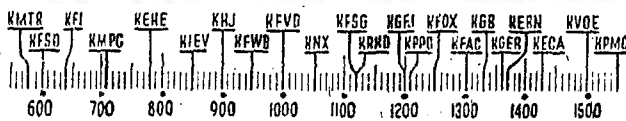

YOUR RADIO Today

The information contained in the following schedule of radio programs is furnished by the stations broadcasting the programs, and The Times should not be considered responsible for errors in announcements due to failure of stations to advise of daily changes.—Ed.]

Before 8 a.m.

KMTR—Calif. Theater, 5-3:45 hours.
KFI—"Gotta Get Up," 7: News, 7:15; Music, 7:30; Billz, Earl, 7:45.
KMPG—"Get Going," 6:45; Volney James, 7, 1 hr.
KEHE—Musical Clock, 6 to 8.
KHJ—Rice & Shins, 6: Arrival King and Queen, Ottawa, 7.
KFVB—Stu, Wilson, 6 to 8.
KFVD—Spanish, 6; Jubilee, 7:15.
KXN—Sunrise Salute, 6: Happened in Hollywood, 7; Talk, 7:45.
KRKD—Doug Douglas, 6; Music, 6:15; News, 6:30; Doug Douglas, 6:45; News, 7:45.
KGEF—Concert, 6; News, 7; Sports, 7:30.
KFOX—El Despertador, 5; News, 7:30; Musical, 7:40; Prof. Davis, 7:45.
KFAC—Religion, 6; Pastor Reynolds, 7; Front Porch, 7:30.
KGER—Farm, 6:30; Bugle Boys, 6:30; News, 7; Aubrey Lee, 7:15.
KECA—Ensemble, 7; Financial, 7:30; News, 7:45.
KVOE—Rhythm, 7:30.

8 to 9 a.m.

KMTR—Theater, 8, 1 hr.
KFI—Carters Elm St., 8; O'Neills, 8:15; Music, 8:30; News, 8:45.
KMPG—Sleepwalkers Club, 8; Unity Blvd, 8:30.
KEHE—Hour Headlines, 8; Early Edition, 8:15; Music Mirrors, 8:30.
KHJ—Arrival King and Queen, Ottawa, 8; Mirandy, 8:45.
KFVB—Church, 8; Melody, 8:30.
KFVJ—Jubilee (cont.) Dr. Reynolds, 8:45.
KXN—Nancy Dixon, 8; Nancy James, 8:15; Romance Helen Trent, 8:30; Gal Sunday, 8:45.
KRKD—Goodwill Chapel, 8; Employment, 8:30.
KGEF—News, 8; Music, 8:15; Revue, 8:30.
KFVJ—Mutiny on Seas, 8; Songs, 8:15; Health, 8:30; Ads, 8:45.
KFAC—Music, 8; Mirandy, 8:30; Mixed Lazer, 8:45.
KGER—News, 8; Rufus, 8:05; Mizpah, 8:15; Moods, 8:40.
KHJ—Church, 8; Southernaires, 8:15; Farm, Home, 8:30.
KVOE—Sons Pioneers, 8; Haven of Rest, 8:15; Trio, 8:45.

9 to 10 a.m.

KMTR—Religious, 9; Music, 9:15; Indian Trails, 9:30; Lost, Found, 9:45.
KFI—Agnes White, 9; Walker Kitchin, 9:15; Dangerous Roads, 9:30; Dr. Kate, 9:45.
KMPG—News, 9; Organ, 9:30.
KEHE—Swing, 9; Medical, 9:15; Waltz, 9:30.
KHJ—Carolyn Price, 9; Happy Gang, 9:15; Katz on Keys, 9:30; Voice Experience, 9:45.
KFVB—Kitty Keene, 9:15; Journal of Living, 9:30.
KFVJ—Music, 9; News, 9:15; Medical, 9:30; Parade, 9:45.
KXN—Goldbergs, 9; "Life Can Be Beautiful," 9:15; Road of Life, 9:30; Heart Julia Blake, 9:45.
KRKD—Records, 9; U.S. Weather, 9:30; Johnny Marvin, 9:45.
KGEF—News, 9; Marimba, 9:15; King's Club, 9:30; Vocal, 9:45.
KFOX—Rhythms, 9; Music, 9:15; Music, 9:30; News, 9:45.
KFAC—Meditations, 9; Medical, 9:15; Music, 9:30; Women in News, 9:45.
KGER—News, 9; Old Paths, 9:15; Music, 9:30.
KECA—Agriculture, 9:15; Pables Takes Charge, 9:30; Bob Carol, 9:45.
KVOE—Carolyn Price, 9; Happy Gang, 9:15; Monitor News, 9:30.

10 to 11 a.m.