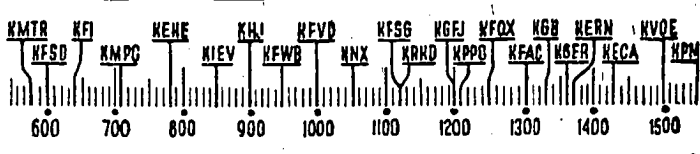

YOUR RADIO Today

[The information contained in the following schedule of radio programs is furnished by the stations broadcasting the programs, and The Times should not be considered responsible for errors in announcements due to failure of stations to advise of daily changes.—Ed.]

CHURCH SERVICES

KMTR—Nat. Message, 8:30 a.m.; Bob Shuler, 8:45 a.m.; St. Brendan Church, 12 m.; Floyd Johnson, 2:30 p.m.
KMPC—Swedish Tabernacle, 8:30 a.m.; First M.E. Church, 11 a.m.; H.M.S. Richards, 6 p.m.
KEHE—Sun. School, 8 a.m.; Cowboy Church, 6 p.m.; Presby. Church, 8 p.m.
KHJ—Lutheran Hour, 1:30 p.m.; Revival Hour, 6 p.m.
KFWB—Union Rescue Mission, 8:30; Methodist Church, 10:15 a.m.; Church Federation, 5 p.m.
KFVD—Spanish, 6 a.m.; Rev. Salas, 8 a.m.; Church of Christ, 8:30 a.m.
KNX—Church, 8 a.m.; Salt Lake Tabernacle, 9:30 a.m.; Church, 10 a.m.
KFSG—Almece McPherson, 10:30 a.m.; Speaker, 3 p.m.; Evangelistic Service, 7 p.m.; Voice First Nighters, 9:30.
KRKD—Rev. Squires, 7:15 a.m.
KPPC—Presbyterian Church, 9 a.m.; Dr. Woellner, 9:30 a.m.; Dr. Payne, 11 a.m.; Pasadena Congregational, 7; Dr. Phillips, 7:30.
KFOJ—Visitor, 10:15 a.m.; St. Luke Church, 11 a.m.; Fireside Church, 4:30 p.m.; Christian Science, 2 p.m.
KGFJ—Temple Baptist Church, 5:30 p.m.
KFAC—Hollywood Country Church, 8 a.m.; Sun. School, 8:45 a.m.; Wilshire Christian Church, 6:15 p.m.; Christian Science, 5 p.m.; Dr. Talbot, 8 p.m.; Spiritual Assembly, 9 p.m.
KGER—Baptist Church, 7:45 a.m.; Bible Class, 9:45 a.m.; Rev. Fuller, 11:05 a.m.; Japanese Church, 8:30 p.m.
KECA—Church, 8 a.m.; Catholic Hour, 3 p.m.

KVOE—Plano, 10; Hwy Romance, 10:15; Nation's Salute, 10:30.
11 a.m. to 12 Noon
KMTR—Madam Reinhart Hour, 11: Talk, 11:30.
KFVD—Dinner, 11; Barry McKinnley, 11:30; Kiddoodlers, 11:45.
KEHE—First M.E. Church, 11.
KHJ—Swing Music, 11, 1 hr.
KHJ—Bach Festival, 11, 1 hr.
KFWB—Music, 11; Jean Leonard, 11:30.
KFVD—Jewish Classics, 11.
KNX—Immigrants, Americans All, 11; Charley Lung, 11:30; Organ, 11:45.
KRKD—Music, 11, 1 hr.
KFSG—Worship (cont.)
KFOJ—St. Luke's Church, 11.
KFAC—Hal Rhodes, 11; Music, 11:30.
KGER—Rev. Fuller, 11:05.
KECA—Magic Key, 11, 1 hr.
KVOE—Bach Festival, 11, 1 hr.

KFSG—Evangelistic Service, 7 to 9:30.
KPPC—Church, 7; Charlotte Niven, 7:30.
KFOJ—W.P.A., 7; Strings, 7:15; Concert, 7:30; Islanders, 7:45.
KFAC—Open Forum, 7.
KGER—Lowell Weeks, 7:05; Eve Eden, 7:30; Radio Players, 7:45.
KECA—Spitalny Orch., 7; Cheerio, 7:30.
KVOE—Good Will Hour, 7; 1 hr.
8 to 9 p.m.
KMTR—Americanism, 8; Drama, 8:30.
KFI—Walter Winchell, 8; Irene Rich, 8:15; Jack Benny, 8:30.
KEHE—Presby. Church, 8, 1 hr.
KHJ—Highway Patrol, 8; Ravazza Orch., 8:30.
KFWB—Manhattan Stars, 8; Nation's Pledge, 8:30.
KNX—Life Without Regrets, 8; Bleyer Orch., 8:30.
KFOJ—Christian Science, 8, 1 hr.
KFAC—Dr. Talbot, 8, 1 hr.
KGER—Frank Wells, 8:05; Japanese Church, 8:30.
KECA—News, Orch., 8; Morgan Orch., 8:30.
KVOE—Highway Patrol, 8; Music, 8:30.