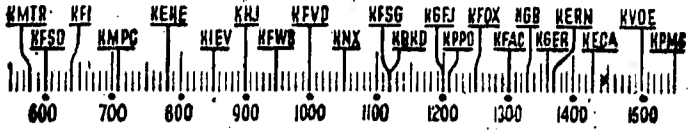

YOUR Radio TODAY

[The information contained in the following schedule of radio programs is furnished by the stations broadcasting the programs, and The Times should not be considered responsible for errors in announcements due to failure of stations to advise of daily changes.—Ed.]

Before 8 a.m.

KMTR—Calif. Theater, 5.
KFI—Of Record, 7; News, 7:15; 40 Plus Associates, 7:30; Radio Review, Bernie Smith, 7:45.
KMPG—"Get Going," 6:45; Volney James, 7, 1 hr.
KEHE—Musical Clock, 6 to 8.
KHJ—Rise & Shine, 6; News, 7:45.
KFWB—Su Wilson, 6 to 8.
KFVD—Spanish, 6; Jubilee, 7:15.
KXN—Sunrise Salute, 6; News, 7:30; Melodies, 7:45.
KKKD—Early Riser, 6; News, 6:30.
KGFJ—Concert, 6; News, 7.
KFOX—El Despertador, 6; News, 7:30; Music, 7:40; Prof. Davis, 7:45.
KFAC—Religion, 6; Pastor Reynolds, 7; News, 7:45.
KGER—Farm, 6:05; Bugle Boy, 6:30; Aubrey Lee, 7:15.
KECA—Story of Mo., 7; Josh Higgins, 7:15; Financial, 7:30; News, 7:45.
KVOE—Yawn Patrol, 7; News, 7:45.

8 to 9 a.m.

KMTR—Requests, 8:30.
KHJ—Ted White, 8; News, 8:15; Optimism Optometrist, 8:30; Kitty Keene, 8:45.
KMPG—Unity Word, 8; Music, 8:15.
Vocal, 8:30.
KEHE—News, 8; Early Edition, 8:15; Music Mirrors, 8:30; Saddle Scouts, 8:45.
KHJ—Sons of Pioneers, 8; Haven of Rest, 8:15; Mirandy, 8:45.
KFWB—Bkfst. Club, 8, 1 hr.
KFVD—Medical, 8:45.
KXN—Music, 8; Nancy Dixon, 8:30; Martha Moore, 8:45.
KKKD—Goodwill Chapel, 8; Employment, 8:30.
KGFJ—News, 8; Swing It, 8:15; Hits, 8:30.
KFOX—Mutiny on Seas, 8; Health, 8:15; Music, 8:30.
KFAC—Church, 8; Mirandy, 8:30; Mildred Layer, 8:45.
KGER—News, 8; Mizpah, 8:15; Music, 8:45.
KHJ—Church, 8; Crosscuts, 8:15; Gazette, 8:30; Originalities, 8:45.
KVOE—Sons Pioneers, 8; Haven of Rest, 8:15; Women's Page, 8:45.

9 to 10 a.m.

KMTR—Political, 9; Music, 9:15; Rangers, 9:30.
KHJ—Carter's Elm St., 9; O'Neill's, 9:15; Bridge Club, 9:30.
KMPG—News, 9; Talk, 9:15; John Brown, 9:30.
KEHE—Swing, 9; Medical, 9:15; Political, 9:30; Swing, 9:45.
KHJ—Balladeer, 9; Organ, 9:15; Norma Young, 9:30; Cummins Orch., 9:45.
KFWB—Bkfst. Club, 9; Melodies, 9:30; Songs, 9:45.
KFVD—Music, 9; News, 9:15; Medical, 9:30; Music, 9:45.
KXN—Mary M. McBride, 9; Nancy James, 9:15; Helen Trent, 9:30; Gal Sunday, 9:45.
KHJ—Records, 9; Govt. Weather, 9:30; Music, 9:45.
KGFJ—News, 9; Sol Hoopi, 9:15; Vocal, 9:45.
KFOX—Rhythms, 9; Talk, 9:15; Kitty Malone, 9:30; News, 9:45.
KFAC—Morning Inspirations, 9; Medical, 9:15; Music, 9:30; Women in News, 9:45.
KGER—News, 9; Old Paths, 9:15; Swing, 9:45.
KECA—News, 9; Kiddoodlers, 9:15; Farm Home, 9:30.
KVOE—Rhythm, 9; Organ, 9:15; News, 9:30; Orch., 9:45.

10 to 11 a.m.