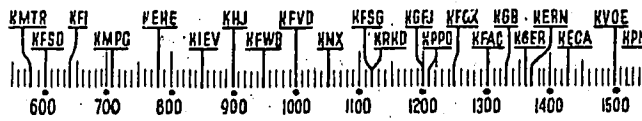

RADIO

YOUR RADIO Today

[The information contained in the following schedule of radio programs is furnished by the stations broadcasting the programs, and The Times should not be considered responsible for errors in announcements due to failure of stations to advise of daily changes.—Ed.]

CHURCH SERVICES

KMTR—Nat. Message, 8:30 a.m.; Bob Shuler, 8:45 a.m.; St. Brendan Church, 12 m.; Floyd Johnson, 2:30 p.m.; Martin L. Thomas, 5 p.m.
KMPC—Swedish Tabernacle, 8:30 a.m.; First M.E. Church, 11 a.m.; H.M.S. Richards, 6 p.m.
KHEH—Sun. School, 8 a.m.; Cowboy Church, 5 p.m.; Presby. Church, 8 p.m.
KHJ—Lutheran Hour, 1:30 p.m.; Revival Hour, 6 p.m.
KFWD—Methodist Church, 10:15 a.m.; Church Federation, 5 p.m.
KFVD—Spanish, 6 a.m.; Rev. Salas, 8 a.m.; Church of Christ, 8:30 a.m.
KXN—Church, 8 a.m.; Salt Lake Tabernacle, 9:30 a.m.; Church, 10 a.m.
KFSG—Aimee McPherson, 10:30 a.m.; F. B. Johnson, 3 p.m.; Evangelistic Service, 7 p.m.; Hour of Gospel, 10 p.m.
KHJ—Rev. Squires, 7:15 a.m.
KFPC—Presbyterian Church, 9 a.m.; Dr. Woellner, 9:30 a.m.; Dr. Freeman, 11 a.m.; Pasadena Congregational, 7:30 p.m.
KFOX—Visitor, 10:15 a.m.; St. Luke Church, 11 a.m.; Fireside Church, 4:30 p.m.; Christian Science, 2 p.m.
KGFJ—Temple Baptist Church, 5:30 p.m.
KFAC—Hollywood Country Church, 8 a.m.; Sun. School, 8:45 a.m.; Wilshire Christian Church, 9:15 a.m.; Christian Science, 5 p.m.; Dr. Talbot, 8 p.m.; Spiritual Assembly, 9 p.m.
KGER—Baptist Church, 7:45 a.m.; Bible Class, 9:45 a.m.; Rev. Fuller, 11:05 a.m.; Japanese Church, 8:30 p.m.
KCEA—Church, 8 a.m.; Catholic Hour, 3 p.m.

KHEH—Swing, 2; San Gabriel Mission, 2:30.
KHJ—Steelmakers, 2; Rabbi Magnin, 2:30; Ellnor Warren, 2:45.
KFWD—Symphony, 2:15.
KXN—World on Air, 2; Music, 2:30.
KXN—Golden Afternoon, 2; Problem Clinic, 2:30.
KHJ—Music, 2, 1 hr.
KFOX—Christian Science, 2; Hits, 2:15.
KGFJ—Radio Guild, 2:30.
KFAC—Music, 2; Jack Sterns, 2:30.
KGER—News, 2; Theres Lyon, 2:15; Band, 2:30.
KCEA—Met. Opera Auditions, 2; Ensemble, 2:30; Charles Sears, 2:45.
KVOE—Steel, 2; Rabbi Magnin, 2:30; Ellnor Warren, 2:45.

KFI—Seth Parker, 9; One Man's Family, 9:30.
KMPC—Mary Melody Makers, 8:30.
KHEH—Lofner Orch., 9; Dance, 8:30.
KHJ—Air Newspaper, 9; Frank Archie, 9:15; Voice Prophecy, 9:30.
KFWD—Curtain Call, 9; News, 9:30.
KXN—Bernie Orch., 9; L. A. Hour, 9:30; News, 9:45.
KFSG—First Nighters, 9:30.
KGFJ—Drama, 9:15; Health, 9:30.
KFOX—News, 9; Music, 9:30.
KFAC—Humanity Epic, 9; Lacrosse Game, 9:15.
KGER—Oil Scout, 9; Quartet, 9:30.
KCEA—Clinton Orch., 9; Kay Orch., 9:30; University Explorer, 9:45.
KVOE—News, 9; Songs, 9:15; Voice of Prophecy, 9:30.

3 to 4 p.m.