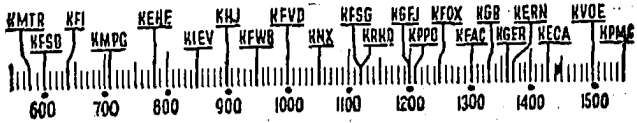

YOUR Radio TODAY

[The information contained in the following schedule of radio programs is furnished by the stations broadcasting the programs, and The Times should not be considered responsible for errors in announcements due to failure of stations to advise of daily changes.—Ed.]

Before 8 a.m.

KMTR—Call. Theater. 6.
KFI—Off Record. 7: News. 7:15: Music Newsy. 7:30.
KMPC—Express. 7: Rhythm. 7:30.
KEHE—Musical Clock. 6.
KHJ—Rise & Shine. 6: News. 7:45.
KFWB—Stu. Wilson. 6.
KFVD—Spanish. 6: Jubilee. 7:15.
KXN—Sunrise Salute. 6:15: News. 7:30: Sunrise Salute. 7:45.
KFKD—Doug Douglas. 6: Rev. Johnston. 6:15: Doug Douglas. 6:45: News. 7:45.
KFOX—El Despertador. 5: News. 7:30: Rev. Vanderlinder. 7:45.
KEAC—Music. 6: Pastor Reynolds. 7: News. 7:45.
KGER—Farm. 6:05: Maurice Johnson. 6:30: Aubrey Lee. 6:45.
KECA—3 Romeos. 7: Amanda Snow. 7:15: Swing. 7:45.
KVOE—Rise. Shine. 7: News. 7:45.

8 to 9 a.m.

KMTR—Dedicated to You. 8:30: Turf Tales. 8:45.
KFI—Postmaster James Farley. 8: Music. 8:45.
KMPC—Only Word. 8: News. 8:15: Vocal. 8:30: Patriotic Airs. 8:45.
KEHE—News. 8: Early Edition. 8:15: Hymns. 8:30.
KHJ—Baritone. 8: Army Band. 8:30.
KFWB—Melody. 8. 1 hr.
KFVD—Jubilee (cont.)
KXN—Cincinnati Music. 8. 1 hr.
KFKD—Music. 8: Employment. 8:25.
KFOX—Cowboys. 8: Mirandy. 8:30: Ads. 8:45.
KEAC—Church. 8: Mirandy. 8:30: Golden Rule. 8:45.
KGER—Pompourri. 8: Mizpah. 8:15: Music. 8:45.
KECA—Church. 8: Radio City Four. 8:15: Our Barn. 8:30.
KVOE—Organ. 8: Music. 8:15: Army Band. 8:30.

9 to 10 a.m.

KMTR—Martin L. Thomas. 9: J. P. Mills. 9:15: Palmer Orch. 9:30.
KFI—Orch. 9:15: Youth Call. 9:30: Cypsy Trails. 9:45.
KMPC—Beauty. 9: Music. 9:15: Echoes. 9:30: Music. 9:45.
KEHE—Tango. 9: Swingtime. 9:30.
KHJ—Wonderful World. 9: Revue. 9:15: Silhouettes. 9:45.
KFWB—Day Dreams. 9: Margaret Clark. 9:30: News. 9:45.
KFVD—Talk. 9: News. 9:15: Drama. 9:30.
KXN—Fed. Housing. 9: State Motor Vehicles. 9:15: Glee Club. 9:30.
KFKD—Music. 9: Weather. 9:30: Music. 9:35.
KFOX—Rhythms. 9: A Time When. 9:15: Musical. 9:30: News. 9:45.
KEAC—Meditations. 9: Music. 9:15: Time. 9:30: Women in News. 9:45.
KGER—Old Paths. 9:15: Music. 9:45.
KECA—Speech Federation. 9: Nat. Farm Home. 9:30.
KVOE—Wonderful World. 9: Revue. 9:15: Music. 9:30: News. 9:45.

10 to 11 a.m.