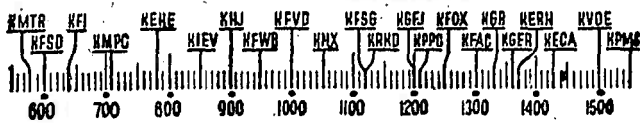

YOUR Radio TODAY

[The information contained in the following schedule of radio programs is furnished by the stations broadcasting the programs, and The Times should not be considered responsible for errors in announcements due to failure of stations to advise of daily changes.—Ed.]

Before 8 a.m.

KMTR—Calif. Theater, 5.
KFI—Off Record, 7; Music, 7:15; Music Newsy, 7:30.
KMPC—Morning Express, 7; Rhythm, 7:30.
KEHE—Musical Clock, 6 to 8.
KHJ—Rise, Shine, 6; News, 7:45.
KFVB—Stu Wilson, 6, 2 hrs.
KFVD—Spanish, 6; Jubilee, 7:15.
KNX—Salute, 6; News, 7:30; Sunris Salute, 7:45.
KRKB—Doug Douglas, 6; Rev. John Star, 6:15; Doug Douglas, 6:45; News, 7:45.
KGFJ—Concert, 8; News, 7; Choral, 7:15; Sports, 7:30.
KFOX—El Despertador, 6; News, 7:30; Musical, 7:40; About Time, 7:45.
KFAC—Pastor Reynolds, 7; Music, 7:30; News, 7:45.
KGER—Farm, 6:05; Musical Interlude, 6:20; Maurice Johnson, 6:30; Aubrey Lee, 7:15.
KECA—Story of Mo., 7; Josh Higgins, 7:15; Piano, 7:30; Organ, 7:45.
KVOE—Rise, Shine, 7; Melody, 7:30; News, 7:45.

8 to 9 a.m.

KMTR—Requests, 8:30.
KFI—Ted White, 8; On Job, 8:15; Organ, 8:30; Optimism Optometrist, 8:45.
KMPC—Unity Word, 8; News, 8:15; Musical, 8:30; Dr. Harry Davis, 8:45.
KEHE—News, 8; Early Edition, 8:15; Hymns, 8:30; Music, 8:45.
KHJ—Clipper, 8; Haven of Rest, 8:30.
KFVB—Melodies, 8; Carnival, 8:30.
KFVD—Jubilee (cont.), Dr. Reynolds, 8:45.
KRKB—Fact Finder, 8; Merrymakers, 8:15; Brown, Berman, 8:30; Sally of Star, 8:45.
KRKB—Music, 8; Employment, 8:30.
KFOX—Pette Musicale, 8; Music, 8:15; Health, 8:30; Ads, 8:45.
KFAC—Music, 8, 1 hr.
KGER—Rufus Goofus, 8; Mizpah, 8:15; Problem Hour, 8:45.
KECA—Church Curran, 8:15; Vaga Sings, 8:30; Originalities, 8:45.
KVOE—Clipper, 8; Rest Haven, 8:30.

9 to 10 a.m.

KMTR—Birthdays, 9; Turf Tales, 9:15; Jim Dodd, 9:30.
KFI—Dan Harding Wife, 9; O'Neills, 9:15; Bridge Club, 9:30.
KEHE—Melody, 9; Clifford Clinton, 9:30; Swing Time, 9:45.
KHJ—Katz on Keys, 9; Hometown, 9:15; Norma Young, 9:30; Trio, 9:45.
KFVB—Concert, 9; Kitty Keene, 9:30; News, 9:45.
KFVD—Jubilee, 9; News, 9:15; Dr. Richardson, 9:30; Music, 9:45.
KNX—Mary M., McBride, 9; Nancy James, 9:15; Helen Trent, 9:30; Gal Sunday, 9:45.
KRKB—Records, 9; Govt. Weather Bureau, 9:30; Curran, 9:40.
KFOX—Melodies, 9; Health Talk, 9:15; Music, 9:30; News, 9:45.
KFAC—Meditation, 9; Dr. McCoy, 9:15; Musical, 9:30; Women in News, 9:45.
KECA—Songs, 9; Kloddlers, 9:15; Farm, Home, 9:30.
KVOE—Orch., 9; Home Town, 9:15; News, 9:30; Famous Homes, 9:45.

10 to 11 a.m.