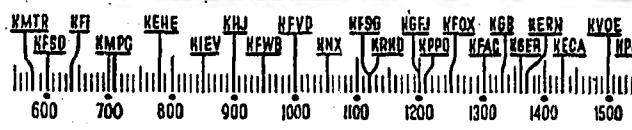

YOUR RADIO Today

[The information contained in the following schedule of radio programs is furnished by the stations broadcasting the programs, and The Times should not be considered responsible for errors in announcements due to failure of stations to advise of daily changes.—Ed.]

Before 6 a.m.

KMTR—Calif. Theater, 5.
KFI—On Record, 7; News, 7:15; Musi-
Newsy, 7:30.
KMPG—Morning Express, 7; Rhythm
7:30.
KEHE—Musical Clock, 6 to 8.
KHJ—Rise, Shine, 6; News, 7:45.
KFWD—Stu Wilson, 6, 2 hrs.
KFVB—Spanish, 6; Jubilee, 7:15.
KNX—Salute, 6; News, 7:30; Sun-
Salute, 7:45.
KRKB—Doug Douglas, 6; Rev. John
Ston, 6:15; Doug Douglas, 6:45; News
7:45.
KGFI—Concert, 6; News, 7; Choral
7:15; Sports, 7:30.
KFOK—El Desperador, 6; News, 7:30
Musical, 7:40; About Time, 7:45.
KFAC—Pastor Reynolds, 7; Music, 7:30
News, 7:45.
KGER—Farm, 6:05; Musical Interlude
6:20; Maurice Johnson, 6:30; Aubrey
Lee, 7:15.
KECA—Story of Mo. 7; Josh Higgins
7:15; Financial, 7:30; News, 7:45.
KVOE—Rise, Shine, 7; Melody, 7:30.
News, 7:45.

8 to 9 a.m.

KMTR—Requests, 8:30.
KFI—Ted White, 8; On Job, 8:15; News
Period, 8:30; Optimism Optometrist,
8:45.
KMPG—Unity Word, 8; News, 8:15;
Vocal, 8:30; Dr. Harry Davis, 8:45.
KEHE—News, 8; Early Edition, 8:15;
Hymns, 8:30; Music, 8:45.
KHJ—Clipper, 8; Haven of Rest, 8:30.
KFVB—Melodies, 8; Carnival, 8:30.
KFWD—Jubilee (cont.), Dr. Reynolds,
8:45.
KNX—Fact Finder, 8; Eton Boys, 8:15;
Brown, Berman, 8:30; Sally of Star,
8:45.
KRKB—Music, 8; Employment, 8:30.
KFAC—Fette Musicale, 8; Music, 8:15;
Health, 8:30; Ads, 8:45.
KFAF—Music, 8, 1 hr.
KGER—Rufus Goofus, 8; Mizpah, 8:15;
Problem Hour, 8:45.
KECA—Church, 8; Gazette, 8:15; Paul
King, 8:30; Originalities, 8:45.
KVOE—Clipper, 8; Rest Haven, 8:30.

9 to 10 a.m.

KMTR—Birthday, 9; Turf Tales, 9:15;
Jim Dodd, 9:30.
KFI—Dan Harding Wife, 9; O'Neills,
9:15; Bridge Club, 9:30.
KFAC—Melody, 9; Dr. Reynolds, 9:15;
Clifford Clinton, 9:30; Swing Time,
9:45.
KEHE—Saddle Pals, 9; Dr. Reynolds,
9:15; Clifford Clinton, 9:30; Swing
Time, 9:45.
KHJ—Can Abby, 9; Hometown, 9:15;
Norma Young, 9:30; Trio, 9:45.
KFVB—Christmas Carols, 9; Dr. Reynolds,
9:15; Klity Keene, 9:30; News,
9:45.
KRKB—Jubilee, 9; News, 9:15; Dr.
Richardson, 9:30; Music, 9:45.
KNX—Mary M. McBride, 9; Nancy
James, 9:15; Helen Trent, 9:30; Gal
Sunday, 9:45.
KRKB—Records, 9; Govt. Weather Bu-
reau, 9:30; Records, 9:40.
KFAC—Melody, 9; Health Talk, 9:15;
Music, 9:30; News, 9:45.
KFAF—Meditation, 9; Dr. McCoy, 9:15;
Musical, 9:30; Women in News, 9:45.
KECA—News, 9; Campus Kids, 9:15;
Farm, Home, 9:30.
KVOE—Trio, 9; Home Town, 9:15;
News, 9:30; Famous Homes, 9:45.

10 to 11 a.m.