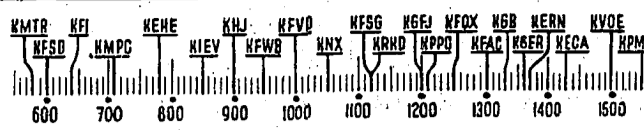

YOUR RADIO Today

[The information contained in the following schedule of radio programs is furnished by the stations broadcasting the programs, and The Times should not be considered responsible for errors in announcements due to failure of stations to advise of daily changes.—Ed.]

Before 8 a.m.

KMTR—Call. Theater. 5.
KFI—Off Record. 7; News. 7:15; Haywire Mac. 7:30; Llara Club. 7:45.
KMPG—Morning Progress. 7.
KHJ—Musical Clock. 6.
KFWB—Rise & Shine. 6; News. 7:45.
KFWB—Stu. Wilson. 6:30 to 8.
KFVD—Spanish. 6; Jubilee. 7:15.
KNX—Sunrise Salute. 8; News. 7:30; Morning Melodies. 7:45; Gazette. 7:55.
KRRD—Doug. Douglas. 8; News. 8:30.
KGFJ—Spanish Hour. 8; News. 7:30; Sports. 7:30.
KFOA—El Despertador. 5; News. 7:30; Musical. 7:40; Just About Time. 7:45.
KFAC—Records. 7; Tap School. 7:30.

8 to 9 a.m.

KMTR—Get Happy. 8:30.
KFI—Music Clock. 8; Ensemble. 8:15; News. 8:30; Originalities. 8:45.
KMPG—Unity Word. 8; News. 8:15; Dr. Reynolds. 8:45.
KEHE—News. 8; Early Edition. 8:15; Hymns. 8:30; Music Mirror. 8:45.
KHJ—Financial. 8; Georgia Crackers. 8:15; Haven of Rest. 8:30.
KFWB—News. 8; Melody. 8:15; Carnival. 8:45.
KFVD—Jubilee (cont.).
KNX—My Turn Now. 8; Joan Blondell. 8:15; Berman. 8:30; Sally of Star. 8:45.
KRRD—Music. 8. 1 hr.
KGFJ—News. 8; Quan's Orch. 8:15; Congfest. 8:30.
KFOA—Cowboys. 8; Health. 8:30; Ads. 8:45.
KFAC—Church. 8; Mirandy. 8:30; Milled Lager. 8:45.
KGER—Mizpah. 8:15; Music. 8:45.
KECA—Church. 8; Coleman Cox. 8:15; Story of Mo. 8:30; Gazette. 8:45.

2 to 3 p.m.
KMTR—Stock Exchng. 2; Music. 2:15; Church. 2:30; Political. 2:45.
KFI—Houseboat Hannah. 2; Civic. 2:15; G. Heatter. 2:25; Ed McConnell. 2:30; Baker Notebook. 2:45.
KMPG—Music. 2. 1 hr.
KEHE—Jester Ladies. 2; Pauline Holden. 2:30; Tempos of Today. 2:45.
KHJ—Lawrence Salerno. 2; Johnson Family. 2:15; School of Air. 2:30.
KFWB—Serenade. 2; Guiding Light. 2:15; Theater. 2:30.
KFVD—Radio Poets Club. 2; Organ. 2:15; World on Air. 2:30.
KNX—Forum. 2; Columbia Tours. 2:15; Road of Life. 2:30; Kitty Keene. 2:45.
KRRD—Henry Orch. 2; 4 Cocoanuts. 2:15; Music. 2:30.
KGFJ—News. 2; Civic. 2:15; Concert. 2:30; Strings. 2:45.
KFOA—Christian Science. 2; Philosopher. 2:30.
KGER—Bachelor. 2:05; L. E. Muncie. Band. 2:30.
KFAC—U.S.C. Prog. 2; Band. 2:30.
KECA—Classic. 2. 1 hr.

8 to 9 p.m.
KMTR—Want to be an Announcer. 8; Dyana Gale. 8:30; Property Owners. 8:45.
KFI—Amos. Andy. 8; Symphony Hour. 8:15.
KEHE—Teachers Assoc. 8; Harris Orch. 8:30; Labor Council. 8:45.
KHJ—Phyllis. 8; Don't Believe It. 8:15; Don Wilkie. 8:30; James Melton. 8:45.
KFWB—Rangers. 8; Cal. Pension. 8:30.
KFVD—Baker Brain Teasers. 8; Kate Smith. 8:30.
KGFJ—News. 8; Negro News. 8:15; Auction. 8:30.
KGFJ—News. 8; Band. 8:30.
KFOA—Eventide Echoes. 8; Fishing. 8:15; Moods in %. 8:30; Harmony Hall. 8:45.
KECA—Concert. 8. 1 hr.
KGER—Hoyo Orch. 8:05.
KECA—Safety Council. 8; Shaw Orch. 8:15; Political. 8:30.

9 to 10 a.m.