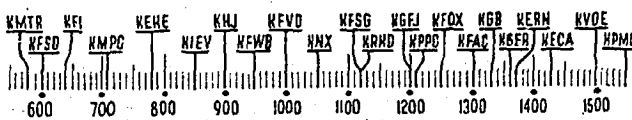

YOUR RADIO Today

[The information contained in the following schedule of radio programs is furnished by the stations broadcasting the programs, and The Times should not be considered responsible for errors in announcements due to failure of stations to advise of daily changes.—Ed.]

Before 8 a.m.

KMTR—California Theater. 5.
KFI—Of Record. 7: News. 7:15; Haywire Mac. 7:30; Liars Club. 7:45.
KMPC—Morning Express. 7: Top of Day. 7:30.
KEHE—Musical Clock. 6.
KHJ—Rise & Shine. 6: News. 7:45.
KFWB—Stu Wilson. 6 to 8.
KFVD—Spanish. 6: Jubilee. 7:15.
KXN—Sunrise Salute. 6: News. 7:30; Melodies. 7:45; Gazette. 7:55.
KRKD—Doug Douglas. 6: News. 6:30; Doug Douglas. 6:45; News. 7:45.
KGFJ—Sports.
KFOX—Ed Despertador. 5: News. 7:30; Health Talk. 7:40; About Time. 7:45.
KFAC—Music. 6: News. 7:45.
KGER—Farnet. 6:05; Bugle Boy. 6:30; Aubrey Lee. 7:15.
KECA—Paul Page. 7: Josh Higgins. 7:15; Financial. 7:30; News. 7:45.

8 to 9 a.m.

KMTR—Get Happy. 8:30.
KFI—Music Clock. 8: Ensemble. 8:15; News. 8:30; Originalities. 8:45.
KMPC—Unity Word. 8: News. 8:15; Vocal. 8:30; Dr. Reynolds. 8:45.
KEHE—News. 8: Hymns. 8:15; Hymns. 8:30; Music. 8:45.
KHJ—Finaiteal. 8: Georgia Crackers. 8:15; Hymns of Rest. 8:30.
KFWB—News. 8: Melody. 8:15; Carnival. 8:45.
KFVD—Dr. Reynolds. 8:45.
KXN—My Turn Now. 8: King Orch. 8:15; Brown, Bernan. 8:30; Sally of Star. 8:45.
KRKD—Music. 8: Employment. 8:25; Records. 8:30; Bkfst. Club. 8:45.
KGFJ—News. 8.
KFOX—Rangers. 8: Health. 8:30; Ads. 8:45.
KFAC—Church. 8: Mirandy. 8:30; Mildred Lager. 8:45.
KGER—Mizpah. 8:15; Music. 8:45.
KECA—Church. 8: Coleman Cox. 8:15; Story of Nu. 8:30; Gazette. 8:45.

9 to 10 a.m.

KMTR—Martin Luther Thomas. 9; Tuff Tales. 9:15; Jim Dodd. 9:30.
KFI—Dan Harding Wife. 9; O'Neills. 9:15; Bridge Club. 9:30.
KMPC—Melodies. 9; Music. 9:15; Music. 9:30.
KEHE—Cont'l Melodies. 9; Dr. Reynolds. 9:15; C. E. Clinton. 9:30; Swingtime. 9:45.
KHJ—Gloom Chasers. 9; Norma Young. 9:30; Strings. 9:45.
KFWB—Music. 9; Dr. Reynolds. 9:15; Kitty Keene. 9:30; Song. 9:45.
KFVD—Jubilee. 9; News. 9:15; Dr. Richardson. 9:30; Music. 9:45.
KXN—Tempos. 9; Nancy James. 9:15; Helen Trent. 9:30; Gal Sunday. 9:45.
KRWB—Bkfst. Club. 9; Weather Bureau. 9:30; Dr. Wiseman. 9:15; Records. 9:45.
KFOX—Melodies. 9; Talk. 9:15; Odds and Ends. 9:30; News. 9:45.
KFAC—Meditations. 9; Dr. McCoy. 9:15; Marlon Manners. 9:30; Women in Music. 9:45.
KGER—Old Paths. 9:15; Melody. 9:45.
KECA—News. 9; Bailey Axton. 9:15; Farm. Home. 9:30.

10 to 11 a.m.