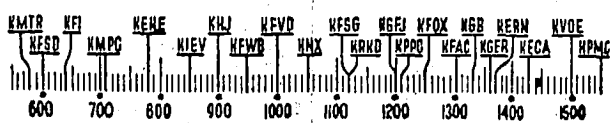

RADIO

YOUR Radio TODAY

KFWB—Master Moments, 11; A. T. Taylor, 11:30.
KXX—Kent Orch., 11; Mozart Orch., 11:15; Prelude, 11:45; Dances, 12; Grant Orch., 12:30.
KPVD—Orch., 11; Durant Orch., 11:15; Mozart Orch., 11:30; Grant Ross, 12; Grant Orch., 12:30.
KFSG—Hour of Gospel, 11.
KRRK—Midnite Express to 6 a.m.
KFOX—Cave Orch., 11.
KFAC—Records to 6 a.m.—With Mel Le Mon.

[The information contained in the following schedule of radio programs is furnished by the stations broadcasting the programs, and The Times should not be considered responsible for errors in announcements due to failure of stations to advise of daily changes.—Ed.]

CHURCH SERVICES

KMTR—Brah Shuler, 8:45 a.m.; St. Brendan Church, 12 p.m.; Floyd Johnson, 2:30.
KFI—Church Quarter Hour, 9 a.m.; Swedish Tabernacle, 8:30 a.m.; First M.E. Church, 11 a.m.; H.M.S. Richards, 6 p.m.
KEHE—Sun. School, 8:30 a.m.; Healing Service, 12 p.m.; Cowboy Church, 5 p.m.; Presby. Church, 8 p.m.
KHJ—Revival Hour, 6 p.m.
KFWD—Air Sunday-School, 9 a.m.; Methodist Church, 10:15 a.m.; Church Federation, 4:30 p.m.
KFSG—Spanish, 6 a.m.; Rev. Salas, 8 a.m.; Church of Christ, 8:30 a.m.
KXX—Church, 8 a.m.; Salt Lake Tabernacle, 9:30 a.m.; Church, 10 a.m.; Church, 4:30.
KFSG—Almece McPherson, 10:30 a.m.; F. B. Johnson, 3 p.m.; Evangelistic Service, 7 p.m.; Hour of Gospel, 11 p.m.
KRRK—Rev. Squires, 7.
KFOX—Visitor, 10:15 a.m.; St. Luke Church, 11 a.m.; Fireside Church, 4:30 p.m.; Christian Science, 8 p.m.
KFAC—Hollywood Country Church, 8 a.m.; Sun. School, 8:45 a.m.; Christian Church, 11 a.m.; Wilshire Christian Church, 8:15 p.m.; Dr. Talbot, 7:30; Open Door Church, 8 p.m.
KGER—Bible Class, 9:45 a.m.; Rev. Fuller, 11:05 a.m.; Japanese Church, 8:30 p.m.
KECA—Church, 8 a.m.; Catholic Hour, 3 p.m.
KPPC—Presbyterian Church, 9; Dr. Woelner, 9:30; Dr. Freeman, 11; Episcopal Church, 7; Dr. Phelps, 7:30.

Before 9 a.m.

KMTR—Café Theater, 5; Music, 8:15; Rascoe Rascais, 8:30; Bob Shuler, 8:45.
KFI—News, 8; Pine Tavern, 8:05; Health, 8:30; Singer, 8:45.
KMPG—Memories, 7; Music, 7:30; Christian Businessmen, 8; Tabernacle, 8:30.
KEHE—Music, 7; Classics, 8; Hymns, 8:15; Sunday School, 8:30; Opportunity for Men, 8:45.
KHJ—Comics, 8; Los Cumhancheros, 8:30; Food for Thought, 8:45.
KFWD—Carnival, 8; Mother, Dad, 8:30; Spanish Church, 8; Rev. Salas, 8; Church of Christ, 8:30.
KXX—Classics, 7; Wax, 7:30; Church, 8; Major Bowes, 8:30.
KRRK—Rev. Squires, 7; News, 7:45; Records, 8.
KFOX—El Despertador, 5; Music, 7:30; U. Andrew, 8; Music, 8:30.
KFSG—Times Comics, 7:30; Mirandy, 8:30; Sun. Sch., 8:45.
KGER—Music, 7:05; Maurice Johnson, 7:30; Baptist Church, 8; Family Circle, 8:30.
KECA—Church, 8; Neighbor Nell, 8:15; Southern Airs, 8:30; Wm. Holden, 8:45.

9 to 10 a.m.