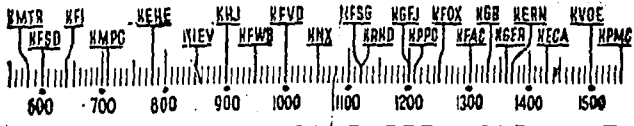

YOUR Radio TODAY

[The information contained in the following schedule of radio programs is furnished by the stations broadcasting the programs, and The Times should not be considered responsible for errors in announcements due to failure of stations to advise of daily changes.—Ed.]

Before 8 a.m.

KMTR—Calif. Theater, 5.
KFJ—Going Places, 7; News, 7:15; Pit Money Club, 7:30.
KMPG—Morning Express, 7.
KEHE—Musical Clock, 6.
KHJ—Rise & Shine, 6; News, 7:45.
KFVD—Stu. Wilson, 6:30 to 8.
KFSG—Spanish, 6; Jubilee, 7:15.
KNX—Sunrise Salute, 6; News, 7:30; Morning Melodies, 7:45; Gazette, 7:55.
KERN—Doug Douglas, 6; News, 6:30; Doug Douglas, 6:45; News, 7:45.
KGFJ—Spanish Hour, 6; Clock Watch, 7.
KFOJ—El Despertador, 6; News, 7:30; Musical, 7:40; Just About Time, 7:45.
KFAZ—Talking Thinpeople, 6; Records, 7; Tap School, 7:30; News, 7:45.
KGER—Farm, 6:05; Melodies, 6:30; Ambyer Lee, 7:15.
KECA—Originalities, 7; Financial, 7:30; Church, 7:45.

8 to 9 a.m.

KMTR—Get Happy, 8:30.
KFJ—Vaughn De Leath, 8; O'Neills, 8:15; News, 8:30; Rosie Guitler, 8:45.
KMPG—Unity Word, 8; News, 8:15; Dr. Reynolds, 8:45.
KEHE—News, 8; Hymns, 8:15; Music, 8:30.
KHJ—Gloomchasers, 8; Haven of Rest, 8:30.
KFVD—Texas Rangers, 8; News, 8:30; Half and Half, 8:45.
KFSG—Jubilee (cont.).
KNX—Music, 8; Irene Beasley, 8:15; Helen Trent, 8:30; Our Gal Sunday, 8:45.
KERN—Music, 8; Employment Service, 8:25; Meredith Detective, 8:45.
KGFJ—News, 8; Quari's Orch., 8:15; Songfest, 8:30.
KFOJ—Cowboys, 8; Health, 8:30; Ads, 8:45.
KFAZ—Church, 8; Mirandy, 8:30; Mildred Lager, 8:45.
KGER—Mizpah, 8:15; Music, 8:45.
KECA—Southern Airs, 8; Geo. Griffin, 8:15; Farm & Home, 8:30.

9 to 10 a.m.

KMTR—Martin L. Thomas, 9; Music, 9:30.
KFJ—Mystery Chef, 9; Bridge Club, 9:15; Dr. Kate, 9:45.
KMPG—Nine o'clock Melodies, 9; Top Tunes, 9:15; News, 9:30; Morning Echoes, 9:45.
KEHE—Continental Melodies, 9; Dr. Reynolds, 9:15; Clifford Clinton, 9:30; Swing Time, 9:45.
KHJ—Hometown, 9; Happy Gang, 9:15; Norma Young, 9:30; Joyce Trio, 9:45.
KFVD—Dr. Reynolds, 9:15; Kitty Keene, 9:30; Music, 9:45.
KFSG—Dr. Reynolds, 9; News, 9:15; Dr. Richardson, 9:30; Carter Wright, 9:45.
KNX—The Goldbergs, 9; Vic & Sade, Organ, 9:30; Mary L. Taylor, 9:45.
KERN—Meredith Detective, 9; Dr. Richardson, 9:15; U.S. Weather, 9:30; Paging Madame, 9:35.
KGFJ—News, 9; Swing, 9:15; Young's Orch., 9:30; Waltz, 9:45.
KFOJ—Rhythms, 9; Health Talk, 9:15; Odds & Ends, 9:30; Dr. McCoy, 9:15; Music, 9:30.
KFAZ—Gospel, 9:15; Summary, 9:45.
KECA—Farm & Home, 9; News, 9:30; Glen Darwin, 9:45.

10 to 11 a.m.