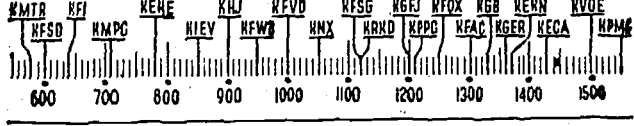

YOUR Radio TODAY

[The information contained in the following schedule of radio programs is furnished by the stations broadcasting the programs, and The Times should not be considered responsible for errors in announcements due to failure of stations to advise of daily changes.—Ed.]

Before 8 a.m.

KMTR—Call. Theater, 5.
KFI—OH Record, 7; News, 7:15; P in Money Club, 7:30.
KMPC—Morning Express, 7; Top of Day, 7:30.
KEHE—Musical Clock, 6.
KHJ—Rise & Shine, 6.
KFWB—Sta. Wilson, 6.
KFVD—Spanish, 6; Jubilee, 7:15.
KXN—Sunrise Salute, 6:15; News, 7:30; Word of Mouth, 7:45; Helen Sawyer, 7:55.
KRKD—Doug Douglas, 6; News, 6:30; Doug Douglas, 6:45; News, 7:45.
KFOX—El Desperador, 5; News, 7:30; Music, 7:45.
KFAC—Music, 6; Music, 7; News, 7:45.
KGER—Farm, 6:05; Maurice Johnson, 6:30; Aubrey Lee, 6:45.
KECA—Vaughn De Leath, 7; Radio City, 7:15; Our Barn, 7:30.

8 to 9 a.m.

KMTR—Dedicated to You, 8:30.
KFI—Music Cutoff, 8; News, 8:30; Gipsy Trails, 8:45.
KMPC—Unity World, 8; News, 8:15; Vocal, 8:30; Patriotic Airs, 8:45.
KEHE—News, 8; Hyman, 8:15; Music, 8:30.
KHJ—Wonderful World, 8; Tall Corn Time, 8:15; Orch., 8:45.
KFWB—Texas Rangers, 8; Headline, 8:30; Berrie Club, 8:45.
KFVD—Jubilee (cont.)
KXN—Columbia Concert Hall, 8; Festival, 8:45.
KRKD—Music, 8; Employment, 8:25.
KFOX—Cowboys, 8; Trio, 8:30; Ads, 8:45.
KFAC—Church, 8; Mirandy, 8:30; Records, 8:45.
KGER—Mizpah, 8:15; Music, 8:45.
KECA—Call to Youth, 8; Church, 8:15; Farm & Home, 8:30—1 hour.

9 to 10 a.m.

KMTR—Martin L. Thomas, 9; Song, 9:30.
KFI—County Medical, 9; Words, Music, 9:15; Campus Capers, 9:30.
KMPC—Beauty, 9; Music, 9:15; Echoes, 9:30; Music, 9:45.
KEHE—Music, 9; Melodies, 9:15; Swingtime, 9:30; Salute Pals, 9:45.
KHJ—Quartette, 9; Organ, 9:15; Trio, 9:45.
KFWB—Berrie Club, cont'd, 9; Musical, 9:30; Songs, 9:45.
KFVD—Talk, 9; News, 9:15; Records, 9:30; Brother Tommy, 9:45.
KXN—Prs. Benes of Prague, 9; Women's Club, 9:30; Monitor Children, 9:45.
KRKD—Music, 9; Weather, 9:30; Pageing Madam, 9:35.
KFOX—Rhythms, 9; A Time When, 9:15; Musical, 9:30; News, 9:45.
KFAC—Meditations, 9; News, 9:15.
KGER—Cospel, 9:15; Music, 9:45.
KECA—Farm & Home, 9; News, 9:30; Kludney Orch., 9:45.

10 to 11 a.m.

KMTR—Waltz, 10; Vocal, 10:30.
KFI—Host Is Buffalo, 10; Melodies, 10:30.
KMPC—Shop, 10; Brevities, 10:30.
KEHE—Shadows, 10; Church, 10:15; Music, 10:30; Bird Club, 10:45.
KHJ—Gloomchasers, 10, 1 hr.
KFWB—Musical, 10; Broadcasters, 10:30.
KFVD—Cospel, 10; Help Live, 10:30.
KXN—Melodists, 10; Times, 10:30.
KRKD—In Solitude, 10; Radlock Flash, 10:15.
KFOX—Voice Huntington Pk., 10; Am Leg. Band, 10:30; Salute Tramps, 10:45.
KFAC—Music, 10; Gypsy Caravan, 10:15; Church, 10:45.
KGER—News, 10; Hits, 10:15; Organ, 10:30.
KECA—Krenz Orch., 10; Daily Prog., 10:30.

11 a.m. to 12 Noon