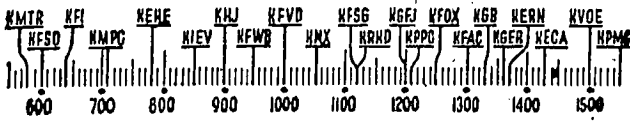

YOUR Radio TODAY

[The information contained in the following schedule of radio programs is furnished by the stations broadcasting the programs, and The Times should not be considered responsible for errors in announcements due to failure of stations to advise of daily changes.—Ed.]

Before 8 a.m.

KMTR—Call. Theater. 5.
KFI—Golfing Places. 7: News. 7:15; Phi Money Club. 7:30.
KMPC—Morning Express. 7.
KEHE—Musical Clock. 6.
KJL—Rise & Shine. 6: News. 7:45.
KFWB—Sta. Wilson. 6:30 to 8.
KFVD—Spanish. 6: Jubilee. 7:15.
KNN—Sunrise Salute. 6: News. 7:30 Morning Melodies. 7:45; Helen Sawyer. 7:55.
KRKB—Doug Douglas. 6: News. 6:30 Doug Douglas. 6:45; News. 7:45.
KGFJ—Spanish Hour. 6: Clock Watch. 7.
KFOX—El Despertador. 5: News. 7:30 Musical. 7:40; Just About Time. 7:45
KFAC—Talking Timepiece. 6: Records 7: News. 7:45.
KGER—Farm. 6:05; Melodies. 6:30; Aubrey Lee. 7:15.
KFCA—Originalities. 7; Financial. 7:30; Church. 7:45.

8 to 9 a.m.

KMTR—Get Happy. 8:30.
KFI—Vaughn De Leath. 8: O'Neills. 8:15; News. 8:30; Rosie Guitar. 8:45.
KMPC—Unity Word. 8; News. 8:15; Dr. Reynolds. 8:45.
KEHE—News. 8; Hymns. 8:15; Music. 8:30.
KJL—Gloomchasers. 8; Haven of Rest. 8:30.
KFWB—Texas Rangers. 8; News. 8:30; Half and Half. 8:45.
KFVD—Jubilee (cont.)
KNN—Music. 8; Irene Brasley. 8:15; Helen Trent. 8:30; Our Gal Sunday. 8:45.
KRKB—Music. 8; Employment Service. 8:25; Meredith Detective. 8:45—9:45.
KGFJ—News. 8; Quan's Orch. 8:15; Songfest. 8:30.
KFOX—Cowboys. 8; Health. 8:30; Ads. 8:45.
KFAC—Church. 8; Mirandy. 8:30; Mildred Lager. 8:45.
KGER—Mizpah. 8:15; Music. 8:45.
KFCA—Southern Alps. 8; Geo. Griffin. 8:15; News & Home. 8:30.

9 to 10 a.m.

KMTR—Martin L. Thomas. 9; Music. 9:30.
KFI—Mystery Chef. 9; Bridge Club. 9:15; Dr. Kate. 9:45.
KMPC—Nine o'Clock Melodies. 9; Top Tunes. 9:15; News. 9:30; Morning Echoes. 9:45.
KEHE—Continental Melodies. 9; Dr. Reynolds. 9:15; Clifford Clinton. 9:40; Swing Time. 9:45.
KJL—Hometown. 9; Denver Darling. 9:15; Norma Young. 9:30; Joyce Trio. 9:45.
KFWB—Dr. Reynolds. 9:15; Kitty Keene. 9:30; Music. 9:45.
KFVD—Dr. Reynolds. 9:15; News. 9:15; Richardson. 9:30; Carter Wright. 9:45.
KNN—The Goldbergs. 9; Vic & Sade. 9:30; Mary L. Taylor. 9:45.
KRKB—Meredith Detective. 9; Dr. Richardson. 9:15; U. S. Weather. 9:30; Bagging. 9:35.
KGFJ—News. 9; Swing. 9:15; Young's Orch. 9:30; Waltz. 9:45.
KFOX—Rhythms. 9; Health Talk. 9:15; Odds & Ends. 9:30; News. 9:45.
KFAC—Meditations. 9; Dr. McCoy. 9:15; Music. 9:30.
KGER—Hospital. 9:15; Summary. 9:45.
KFCA—Farm & Home. 9; News. 9:30; Glen Darwin. 9:45.

10 to 11 a.m.