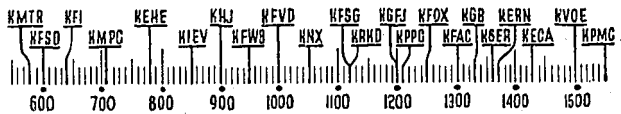

RADIO

YOUR RADIO Today

[The information contained in the following schedule of radio programs is furnished by the stations broadcasting the programs, and The Times should not be considered responsible for errors in announcements due to failure of stations to advise of daily changes.—Ed.]

CHURCH SERVICES

KMTR—Bob Shuler, 8:45 a.m.; St. Brendan Church, 12 p.m.; Dr. Michelson, 3 p.m.
KFI—Church Quarter Hour, 9 a.m.
KMPC—Swedish Tabernacle, 8:30 a.m.; First M.E. Church, 11 a.m.; H.M.S. Richards, 6 p.m.
KEHE—Sun. School, 8:30 a.m.; Healing Service, 12 p.m.; Cowboy Church, 5 p.m.; Presby. Church, 8 p.m.
KHJ—Revival Hour, 7:30 p.m.
KFWB—Air Sunday School, 9 a.m.; Methodist Church, 10:15 a.m.; Church Federation, 4:30 p.m.
KFVD—Spanish, 6 a.m.; Rev. Salas, 8 a.m.; Church of Christ, 8:30 a.m.
KNN—Church of Air, 1 p.m. & 3:30 p.m.; Salt Lake Tabernacle, 8:30 a.m.
KFSG—Almee McPherson, 10:30 a.m.; P. B. Johnson, 3 p.m.; Evangelistic Service, 7 p.m.; Hour of Gospel, 11 p.m.
KRRD—Rev. Squires, 7:30.
KPPC—Pasadena Presbyterian Church, 9 a.m.; Dr. F. P. Woellner, 9:30 a.m.; Dr. Freeman, 11 a.m.; Dr. Scott, 7:30 p.m.

KFOX—Visitor, 10:15 a.m.; St. Luke Church, 11 a.m.; Fireside Church, 4:30 p.m.; Christian Science, 8 p.m.
KFAC—Hollywood Country Church, 8 a.m.; Christian Church, 11 a.m.; 1st Congregational Church, 6:15 p.m.; Open Door Church, 8 p.m.
KGER—Bible Class, 9:45 a.m.; Rev. Fuller, 11:05 a.m.; Japanese Church, 8:30 p.m.
KECA—Catholic Hour, 2 p.m.

Before 9 a.m.
KMTR—Calif. Theater, 5; Music, 8:15; Rascals, 8:30; Bob Shuler, 8:45.
KFI—Music, 7; Strings, 8; Health, 8:30; Meridian Music, 8:45.
KMPC—Memories, 7; Music, 7:30; Rhythm, 8; Tabernacle, 8:30.
KEHE—Music, 7; Classics, 8; Hymns, 8:15; Sunday School, 8:30.
KHJ—Comics, 8; Silhouettes, 8:30; Food For Thought, 8:45.
KFWB—Carnival, 8; Mother, Dad, 8:30; Spanish Church, 6; Rev. Salas, 8; Church of Christ, 8:30.
KNN—Classics, 7; Wax, 7:30; Major Bowes, 8; Tabernacle, 8:30.
KRRD—Rev. Squires, 7:30; News, 7:45; Records, 8.
KFOX—El Despertador, 5; Music, 7:30; U. Andrew, 8; Music, 8:30.
KFAC—Times Comics, 7:30; Music, 8.
KGER—Music, 7:05; Maurice Johnson, 7:30; Christian Soldiers, 8:05; Family Circle, 8:30.
KECA—Concert, 8; Church, 8:15; Radio City, 8:30.

9 to 10 a.m.
KMTR—Calif. Theater, 9.
KFI—Shakespeare England, 9; Darwin and Henry, 9:30.
KMPC—Dr. Vans, 9; Dr. Jeffers, 9:30.
KEHE—P. Gardner, 9; Tunes, 9:30.
KHJ—Voice of Prophecy, 9; Men With Wings, 9:30.
KFWB—Music, 9; Melody, 9:30; Dr. Cook, 9:45.
KNN—Church, 9; Europe Calling, 9:30; Poet Gold, 9:45.
KRRD—Music, 9 to 10:30 a.m.
KPPC—Presbyterian Church, 9; Dr. Woellner, 9:30.
KFOX—Time When, 9; Margit Hegedus, 9:15; Fortunes, 9:30; Trio, 9:45.
KFAC—Fiddling Parson, 9; Dr. McCoy, 9:15; Records, 9:30; Mrs. Ballard, 9:45.
KGER—Peace Gospel, 9:05; Music, 9:30; Bible Class, 9:45.
KECA—Music Hall, 9; Back Home, 9:30.