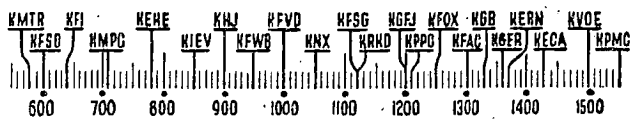

RADIO

YOUR RADIO Today

[The information contained in the following schedule of radio programs is furnished by the stations broadcasting the programs, and The Times should not be considered responsible for errors in announcements due to failure of stations to advise of daily changes.—Ed.]

CHURCH SERVICES

KMTR—Bob Shuler. 8:45 a.m.; St. Brendan Church, 12 p.m.; Dr. Michelson. 3 p.m.
KFI—Church Quarter Hour. 9 a.m.
KMPC—Swedish Tabernacle. 8:30 a.m.; First M.E. Church. 11 a.m.; H.M.S. Richards. 6 p.m.
KHEH—Cowboy Church. 5 p.m.; Presby. Church. 8 p.m.
KHJ—Revival Hour. 7:30 p.m.
KFVB—Air Sunday School. 9 a.m.; Methodist Church. 10:15 a.m.; Church Federation. 4:30 p.m.
KFVD—Spanish. 6 a.m.; Rev. Salas. 8 a.m.; Church of Christ. 8:30 a.m.
KNX—Church of Air. 1 p.m. & 3:30 p.m.; Salt Lake Tabernacle. 8:30 a.m.
KFSG—Almese McPherson. 10:30 a.m.; F. B. Johnson. 3 p.m.; Evangelistic Service. 7 p.m.; Hour of Gospel. 11 p.m.
KRKD—Rev. Squires. 7:30.
KPPC—Pasadena Presbyterian Church. 9 a.m.; Dr. F. P. Woellner. 8:30 a.m.; Dr. Freeman. 11 a.m.; Dr. Scott. 7:30 p.m.
KFOX—Visitor. 10:15 a.m.; St. Luke Church. 11 a.m.; Fireside Church. 4:30 p.m.; Christian Science. 8 p.m.
KFAC—Hollywood Country Church. 8 a.m.; Christian Church. 11 a.m.; 1st Congregational Church. 6:15 p.m.; Open Door Church. 8 p.m.
KGER—Bible Class. 9:45 a.m.; Rev. Fuller. 11:05 a.m.; Japanese Church. 8:30 p.m.
KECA—Catholic Hour. 2 p.m.

Before 9 a.m.

KMTR—Calif. Theater. 5; Music. 8:15; Rascoe Rascals. 8:30; Bob Shuler. 8:45.
KFI—Music. 7; Strings. 8; Health. 8:30; Meridian Music. 8:45.
KMPC—Memories. 7; Music. 7:30; Rhythm. 8; Tabernacle. 8:30.
KFVB—Music. 7; Classics. 8; Hymns. 8:15; Sunday School. 8:30.
KHJ—Comics. 8; Silhouettes. 8:30; Food For Thought. 8:45.
KFVB—Carnival. 8; Mother, Dad. 8:30.
KFVD—Spanish Church. 6; Rev. Salas. 8; Church of Christ. 8:30.
KHJ—Classics. 7; Wax. 7:30; Major K.M.P. 8; Tabernacle. 8:30.
KRKD—Rev. Squires. 7:30; News. 7:45; Records. 8.
KFOX—El Despertador. 5; Music. 7:30; U. Andrew. 8; Music. 8:30.
KFAC—Times Comics. 7:30; Music. 8.
KGER—Music. 7:05; Maurice Johnson. 7:30; Christian Soldiers. 8:05; Family Circle. 8:30.
KFAC—Concert. 8; Church. 8:15; Radio City. 8:30.

9 to 10 a.m.

KMTR—Calif. Theater. 9.
KFI—Shakespeare England. 9; Darwin and Henry. 9:30.
KMPC—Dr. Vaus. 9; Dr. Jeffers. 9:30.
KHEH—P. Gardner. 9; Tunes. 9:30.
KHJ—Voice of Prophecy. 9; Men With Wings. 9:30.
KFVB—Music. 9; Melody. 9:30; Dr. Freeman. 9:30.
KFVD—Music. 9.
KHJ—Church. 9; Europe Calling. 9:30; Poet Gold. 9:45.
KRKD—Music. 9 to 10:30 a.m.
KPPC—Presbyterian Church. 9; Dr. Woellner. 9:30.
KFOX—7me. When. 9; Margit Hege. 9:15; Fortunes. 9:30; Trio. 9:45.
KFAC—Fiddling Parson. 9; Dr. McCoy. 9:15; Stories. 9:30; Mrs. Ballard. 9:45.
KGER—Peace Gospel. 9:05; Music. 9:30; Bible Class. 9:45.
KFAC—Music Hall. 9; Back Home. 9:30.

10 to 11 a.m.