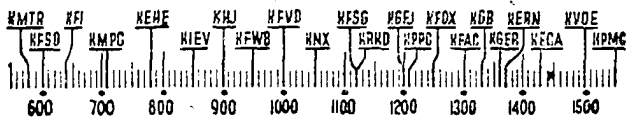

YOUR Radio TODAY

[The information contained in the following schedule of radio programs is furnished by the stations broadcasting the programs, and The Times should not be considered responsible for errors in announcements due to failure of stations to advise of daily changes.—Ed.]

Before 8 a.m.

KMTR—Calif. Theater, 5.
KFI—Off Record, 7; News, 7:15; Coling places, 7:30; Lawrence Cross, 7:45.
KMPC—Sundial, 6; Morning Express, 7.
KEHE—Musical Clock, 6 to 8.
KHJ—Rise & Shine, 6; News, 7:45.
KFWB—Stu Wilson, 6 to 8.
KFVD—Spanish, 6; Jubilee, 7:15.
KXG—Sunrise Salute, 6; News, 7:30; Melodies, 7:45.
KRKB—Doug Douglas, 6; News, 6:30; Doug Douglas, 6:45; News, 7:45.
KGFJ—Spanish, 6; Clock Watcher, 7.
KFOX—El Despertador, 5; News, 7:30; Music, 7:40; About Time, 7:45.
KFAC—Talking Timepiece, 6; Records, 7.

8 to 9 a.m.

KMTR—Requests, 8:30.
KFI—Vaughn De Leath, 8; The O'Neils, 8:15; News, 8:30; Dorothy Crauda II, 8:45.
KMPC—Rhythm, 8; Reveries, 8:30; Dr. Reynolds, 8:45.
KEHE—News, 8; Music, 8:15; Music, 8:30; Aloha Calif., 8:45.
KHJ—Louis Rich, 8; Haven of Rest, 8:30.
KFWB—Bkfst. Club, 8 to 9:30.
KFVD—Dr. Reynolds, 8:45.
KXG—Tempos, 8; Tower Town, 8:15; Helen Trent, 8:30; Our Gal Sunday, 8:45.
KRKB—Recordings, 8 to 9.
KGFJ—News, 8; Swing It, 8:15; Songfest, 8:30.
KFOX—Rev. Thomas, 8; Music, 8:15; Health, 8:30; Ads, 8:45.
KFAC—Church, 8; Mirandy, 8:30; Mildred Lager, 8:45.
KGER—News, 8; Mizpah, 8:15; Music, 8:45.
KECA—Paula Durand, 8; Kldoodlers, 8:15; Farm & Home, 8:30—1 hr.

9 to 10 a.m.

KMTR—Martin L. Thomas, 9; Music, 9:30; Buy California, 9:45.
KFI—Shopping Hour, 9; Three Homeos, 9:15; Bridge Club, 9:30.
KMPC—Nine o'Clock Melodies, 9; Talk, 9:15; Morning Echoes, 9:30.
KEHE—Cont'l Melodies, 9; Dr. Reynolds, 9:15; Clifford Clinton, 9:30; Down Groove, 9:45.
KHJ—Happy Gang, 9; Bookends, 9:15; Norma Young, 9:30; Bob Young, 9:45.
KFWB—Breakfast Club, 9; Political, 9:30; Musical, 9:45.
KFVD—Jubilee, 9; News, 9:15; Dr. Richardson, 9:30; Records, 9:45.
KXG—The Goldbergs, 9; Vic & Sade, 9:15; Fray, Braggioli, 9:30; T. C. Sawyer, 9:45.
KRKB—Records, 9; Dr. Richardson, 9:15; Gov't Weather, 9:30; Employment, 9:35; My Solitude, 9:45.
KGFJ—Dedicated to You, 9; Music, 9:45.
KFOX—Rhythms, 9; Talk, 9:15; Odd & Ends, 9:30; News, 9:45.
KFAC—Meditations, 9; Dr. McCoy, 9:15; Organalities, 9:30.
KGER—News, 9; Gospel, 9:15; Summary, 9:45.
KECA—Farm & Home (cont.), 9; News, 9:30; Jack Loretta, 9:45.

10 to 11 a.m.