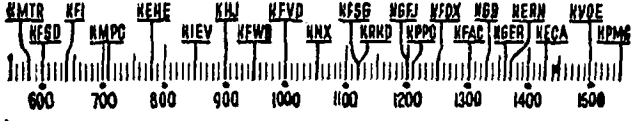

YOUR Radio TODAY

[The information contained in the following schedule of radio programs is furnished by the stations broadcasting the programs, and The Times should not be considered responsible for errors in announcements due to failure of stations to advise of daily changes.—Ed.]

Before 8 a.m.

KMTR—Callf. Theater. 5.
KFI—Off Record. 7: Church, 7:45.
KMPC—Musical. 6: Morning Express, 7
KEHE—Musical Clock. 6.
KHJ—Rise & Shine. 6.
KFWB—Stu. Wilson. 6.
KFVD—Spanish. 6: Jubilee. 7:15.
KNX—Sunrise Salute. 6:15: News. 7:30:
Police Dept., 7:45.
KRKD—Doug Douglas. 6: News. 6:30:
Doug Douglas. 6:45: News. 7:45.
KFOX—El Despertador. 5: News. 7:30:
Music. 7:45.
KFAC—Talking Timepiece. 6: Music.
7: News. 7:45.
KGER—Farm. 6:05: Maurice Johnson,
6:30: Aubrey Lee, 6:45.
KECA—Vaughn De Leath. 7: Radio
City, 7:15: Our Barn. 7:30.

8 to 9 a.m.

KMTR—Dedicated to You. 8:30.
KFI—Music Guild. 8: News. 8:30: Gip-
sy Trails. 8:45.
KMPC—Martin L. Thomas. 8: Reveries.
8:30: Patriotic Airs. 8:45.
KEHE—News. 8: Music. 8:15: First
Fundamental Church. 8:30.
KHJ—Board of Education. 8: Buckeye
Four. 8:15: Ellis Lucas. 8:30: Sil-
houettes. 8:45.
KFWB—Texas Rangers. 8: Headlines.
8:30: Berric Club. 8:45.
KFVD—Jubilee (cont.).
KNX—Columbia Concert Hall. 8: P.G.A.
Golf. 8:45.
KRKD—Music. 8: Employment. 8:25.
KFOX—Rev. Thomas. 8: Trio. 8:30:
Ads. 8:45.
KFAC—Church. 8: Mirandy. 8:30: Rec-
ords. 8:45.
KGER—Mizpah. 8:15: Music. 8:45.
KECA—Call to Youth. 8: Carol Wey-
mann. 8:15: Farm & Home. 8:30—
1 hour.

9 to 10 a.m.

KMTR—Martin L. Thomas. 9: Old
Horseman. 9:30: Buy Calif., 9:45.
KFI—County Medical. 9: Your Host,
9:30.
KMPC—Beauty. 9: Music. 9:15: News.
9:30: Music. 9:45.
KEHE—Music. 9: Melodies. 9:15: Down
the Groove. 9:30: Organ. 9:45.
KHJ—Meet Friend. 9: Elinor Sherry.
9:15: Couch Club. 9:30.
KFWB—Berric Club, cont'd. 9: Edu-
cation. 9:30: Merry Tunes. 9:45.
KFVD—Talk. 9: News. 9:15: Records.
9:30: Brother Tommy. 9:45.
KNX—P.G.A. Golf. 9: Women's Club.
9:30: Monitor Children's. 9:45.
KRKD—Music. 9: Weather. 9:30: Pag-
ing Madam. 9:35: My Solitude. 9:45.
KFOX—Rhythms. 9: A Time When.
9:15: Musical. 9:30: News. 9:45.
KFAC—Meditations. 9: Into My Heart.
9:15: Songs. 9:30: Records. 9:45.
KGER—Gospel. 9:15: Music. 9:45.
KECA—Farm & Home. 9: News. 9:30:
Kinney Orch., 9:45.

10 to 11 a.m.