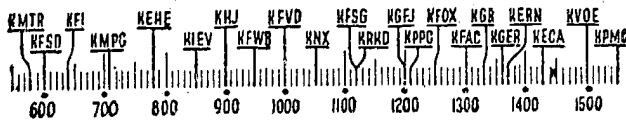

YOUR Radio TODAY

[The information contained in the following schedule of radio programs is furnished by the stations broadcasting the programs, and The Times should not be considered responsible for errors in announcements due to failure of stations to advise of daily changes.—Ed.]

Before 8 a.m.

KMTR—Calif. Theater. 5.
KFI—Jack Kay. 7; Camera. 7:10; News. 7:15; Going Places. 7:30; Church. 7:45.
KMPC—Sunday. 6; Bible Fellowship. 6:45; Morning Express. 7.
KEHE—Musical Clock. 6.
KHJ—Rise & Shine. 6; News. 7:15.
KFWB—Su Wilson. 6 to 8.
KFVD—Spanish. 6; Jubilee. 7:15.
KXN—Sunrise Salute. 6; Morning Melodies. 7:45.
KRKD—Doug Douglas. 6; News. 6:30; Doug Douglas. 6:45; News. 7:45.
KGEJ—Spanish. 6; Clock Watcher. 7.
KFOX—El Despertador. 5; News. 7:30; Music. 7:40.
KFAC—Talking Timepiece. 6; Rangers. 7.

8 to 9 a.m.

KGER—Farm. 6:05; Maurice Johnson. 6:30; Aubrey Lee. 7:15.
KECA—Originalities. 7; Sweethearts. 7:15; Finalial. 7:30; Viennese Ensemble. 7:45.
KMTR—Dedicated to You. 8:30.
KFI—Vaughn De Leath. 8; The O'Neils. 8:15; News. 8:30; Rex Battle. 8:45.
KEHE—Christian Crusade. 8; Reveries. 8:30; Dr. Reynolds. 8:45.
KHJ—News. 8; Music. 8:15; Voice. 8:30; Aloha Call. 8:45.
KFWB—Merry-makers. 8; Haven of Rest. 9.
KXN—Bkfst. Club. 8 to 9:30.
KRKD—Dr. Reynolds. 8:45.
KFAC—Mary McBride. 8; Tower Town. 8:15; Helen Trent. 8:30; Our Gal Day. 8:45.
KMTR—Recordings. 8 to 9.
KFI—News. 8; Swing It. 8:15; Song. 8:30.
KEHE—Rev. Thomas. 8; Music. 8:15; Ch. 8:30; Ads. 8:45.
KHJ—Church. 8; Mirandy. 8:30; Milt Lager. 8:45.
KFWB—Mizpah. 8:15; Music. 8:45.
KXN—Ralph. 8; Baine. 8; Kidoodlers. Farm & Home. 8:30—1 hour.

9 a.m.

KMTR—Birth Day Lmtd. 9; Buy Call. 9:45.
KFI—Jopping Tour. 9; Mrs. Wiggs. John's Other Wife. 9:30; Just Bill. 9:45.
KEHE—Nine o'Clock Melodies. 9; Talk. News. 9:30; Morning Echoes.
KHJ—Cont'l Melodies. 9; Dr. Reynolds. 9:15; Clifford Clinton. 9:30; Groove. 9:45.
KFWB—ppy Gang. 9; Northwestern City Discussion. 9:15; Norma. 9:30; Hoagland's Orchestra. Breakfast Club. 9; Cooking Jubilee. 9; News. 9:15; Talk. e Goldbergs. 9; Vic & Sade. ally. 9:30; Yours Sincerely.
KXN—Records. 9; Music. 9:15; Gov't. 9:30; Employment. 9:35; Jude. 9:45.
KMTR—Dedicated to You. 9; Music. editations. 9; Talk. 9:15; Odds. 9:30; News. 9:45.
KFI—editations. 9; Dr. McCoy. 9:45; Gospel. 9:15; Music. 9:45.
KEHE—Farm & Home (cont.). 9; News. ck & Loretta. 9:45.

10 a.m.