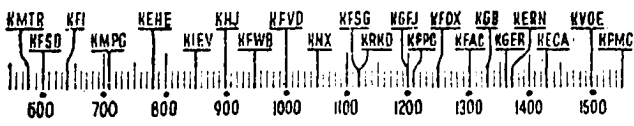

YOUR Radio TODAY

Before 8 a.m.

KGFJ—Spanish Hour, 6: Clock Watcher, 7.
KMTR—Callf. Theater, 5.
KFI—Jack Kay, 7: Church, 7:45.
KMPC—Sundial, 6: Bible Fellowship, 6:45; Morning Express, 7.
KEHE—Musical Clock, 6.
KHJ—Rise & Shine, 6: News, 7:45.
KFVB—Time Keeper, 6:30; News, 7:30; Timekeeper, 7:45.
KFVD—Spanish, 6: Jubilee, 7:15.
KXX—Sunrise Salute, 6: News, 7:30; Eddie Albright, 7:45.
KRKD—Doug Douglas, 6: News, 6:30; Doug Douglas, 6:45; News, 7:45.
KFOX—Desperador, 5: News, 7:30; Health Talk, 7:40.
KFAC—Talking Timepiece, 6: Frontier Riders, 7.
KGER—Farm, 6:05; Maurice Johnson, 6:30; Aubrey Lee, 7:15.
KECA—Ensemble, 7: News, 7:15; F. nancial, 7:30; Larry Larson, 7:45.

8 to 9 a.m.

KGFJ—News, 8: Quin's Orch., 8:15; Songfest, 8:30.
KMTR—Birthday, 8:30.
KFI—Memories, 8: O'Neill, 8:15; News, 8:30; Homemaker, 8:45.
KHJ—Music, 8: Dr. Reynolds, 8:45.
KEHE—News, 8: Hymns, 8:15; Hornet News, 8:30; Music, 8:45.
KHJ—Happy Times, 8: Good Morning Cleveland, 8:30.
KFVB—Crouch Club, 8: Music, 8:30.
KFVD—Jubilee (cont.), 8.
KXX—Rhythmaires, 8: Keeping Fit, 8:15; Helen Trent, 8:30; Our Gal Sunday, 8:45.
KRKD—Music, 8: Detective, 8:30.
KFOX—About Time, 8: Songs, 8:15; Health, 8:30; Ads, 8:45.
KFAC—Church, 8: Mirandy, 8:30; Milled Lager, 8:45.
KGER—Alzaph, 8:15; Music, 8:45.
KECA—Time for Thought, 8: Geo. Griffin, 8:15; Farm & Home, 8:30.

9 to 10 a.m.

KGFJ—News, 9: Swing, 9:15; Young's Orch., 9:30; Waltz, 9:45.
KMTR—Anniversary Ltd., 9: Buy Call-Tonia, 9:30.
KFI—Louis Garden Orch., 9: Mrs. Wiggs, 9:15; John's Other Wife, 9:30; Plain Bill, 9:45.
KMPC—Social Secretary, 9: Top Tunes, 9:15; News, 9:30; Morning Echoes, 9:45.
KEHE—Health, 9: Continental Melodies, 9:15; Clifford Clinton, 9:30; Dove, 9:45.
KHJ—Jimmy Shields, 9: Sky Mike, 9:15; Norma Young, 9:30; Singer, 9:45.
KFVB—Dr. Reynolds, 9:15; Little Theater, 9:30; News, 9:45.
KXX—Betty, Bob, 9: Hymns, 9:15; Grimm Daughter, 9:30; Valiant Lady, 9:45.
KRKD—Dick Buchanan, 9: Music, 9:15; 5 Weather, 9:30; Music, 9:35.
KFOX—Meditations, 9: Health Talk, 9:15; Music, 9:30; News, 9:45.
KFAC—Meditations, 9: Dr. McCoy, 9:15; Records, 9:30.
KGER—Gospel, 9:15; Music, 9:45.
KECA—Farm & Home, 9: News, 9:30; Glenn Darwin, 9:45.

10 to 11 a.m.