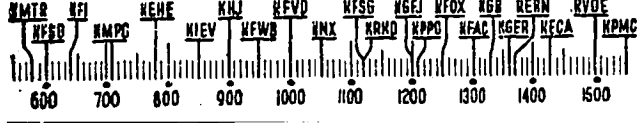

YOUR Radio TODAY

Before 8 a.m.

KGFJ—Spanish, 6: News, 7: Clock Watcher, 7 to 8.
KMTR—Calif. Theater, 5.
KFI—Jack Kay, 7: Church, 7:45.
KMPC—Sundial, 6: Bible Fellowship, 6:45: Morning Express, 7.
KEHE—Musical Clock, 6.
KHJ—Rise & Shine, 6: News, 7:45.
KRWB—Time Keeper, 6:30: News, 7:30: Time Keeper, 7:45.
KFVD—Spanish, 8: Jubilee, 7:15.
KNX—Sunrise Salute, 6: News, 7:30: Eddie Albright, 7:45.
KRKD—Doug Douglas, 6: News, 6:30: Doug Douglas, 6:45: News, 7:45.
KFOX—El Despertador, 5: News, 7:30: Health Talk, 7:40.
KFAC—Music, 6: Frontier Riders, 7.
KGER—Farm, 6:05: Maurice Johnson, 6:30: Rev. Lee, 7:15.
KECA—Organ, 7: News, 7:15: Financial, 7:30: Ensemble, 7:45.